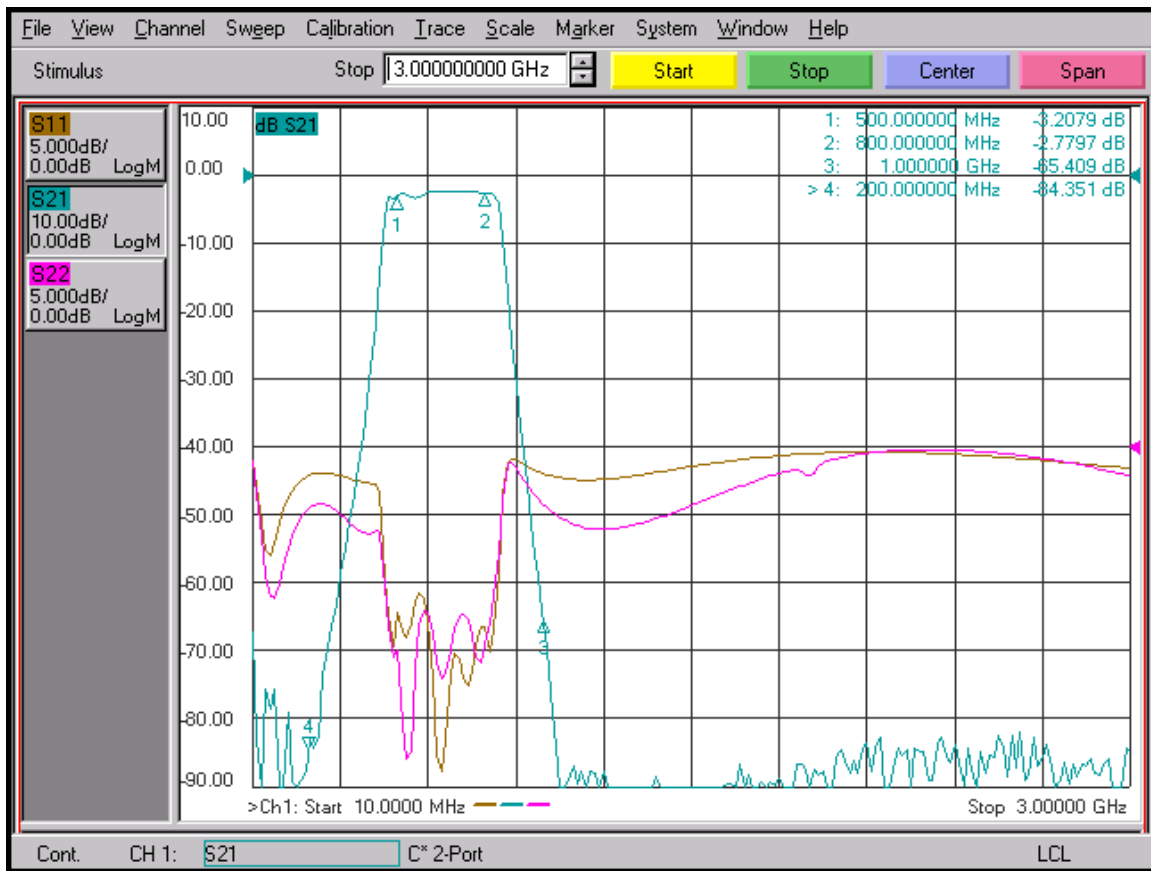

PL7035/1006
Filter A

PLANAR MONOLITHICS INDUSTRIES, INC.

7311-F GROVE ROAD FREDERICK, MD 21704

TEL: 301-682-5019 FAX: 301-662-1731

www.pmi-rf.com