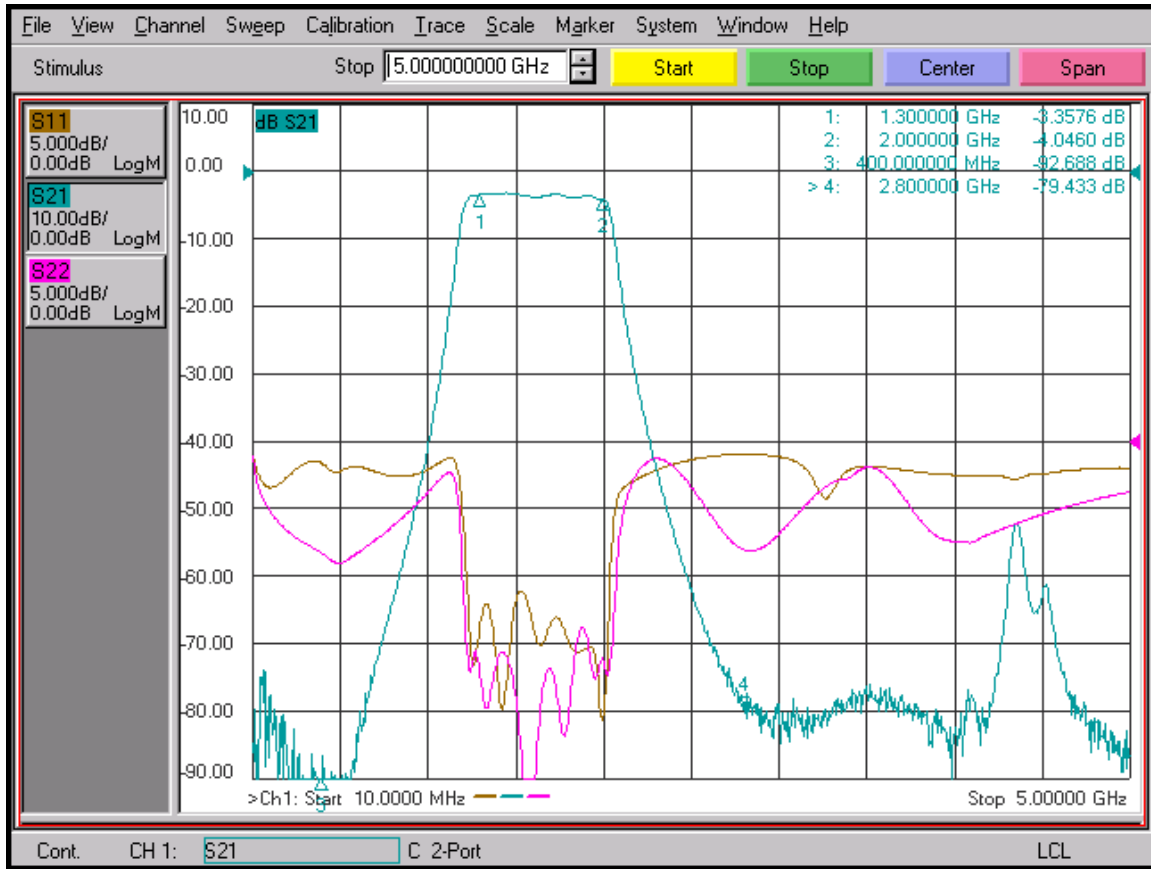

PL7035/1006
Filter C

PLANAR MONOLITHICS INDUSTRIES, INC.

7311-F GROVE ROAD FREDERICK, MD 21704

TEL: 301-682-5019 FAX: 301-662-1731

www.pmi-rf.com