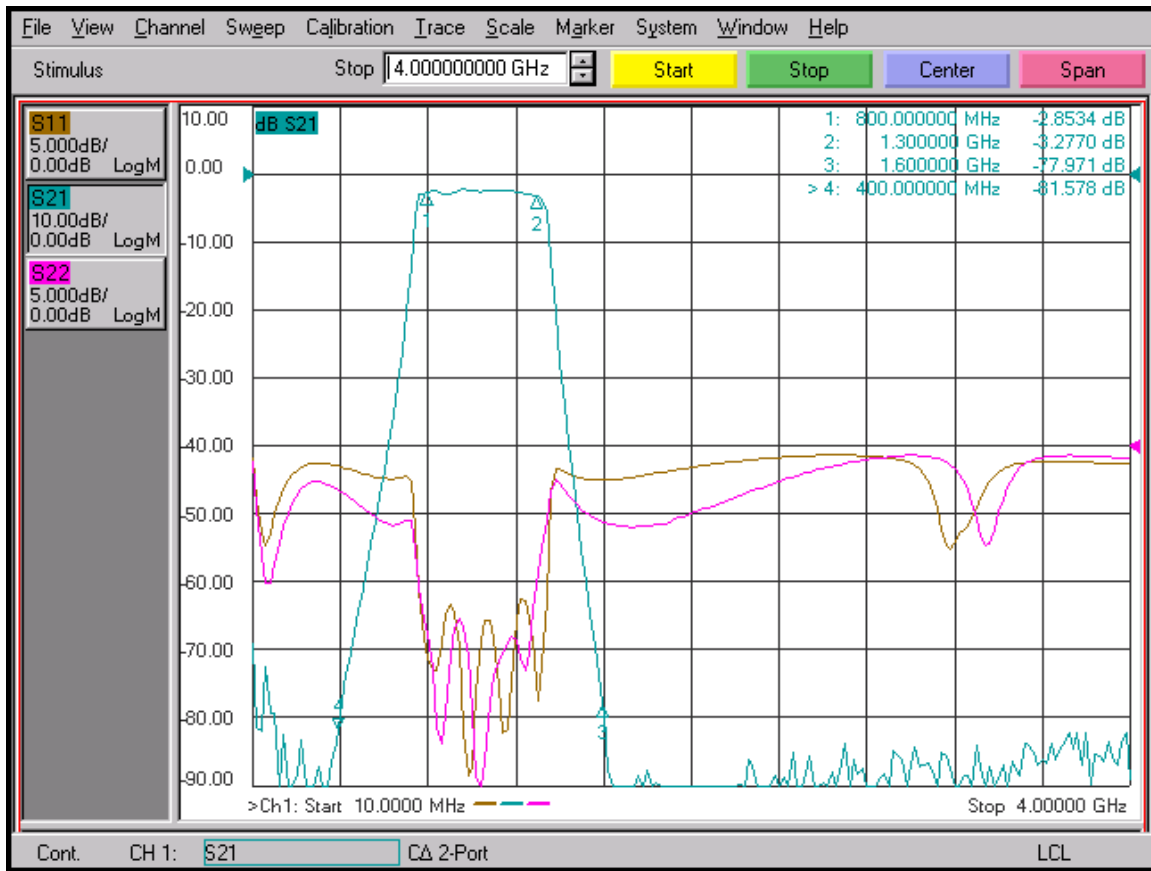

PL7035/1006
Filter B

PLANAR MONOLITHICS INDUSTRIES, INC.

7311-F GROVE ROAD FREDERICK, MD 21704

TEL: 301-682-5019 FAX: 301-662-1731

www.pmi-rf.com