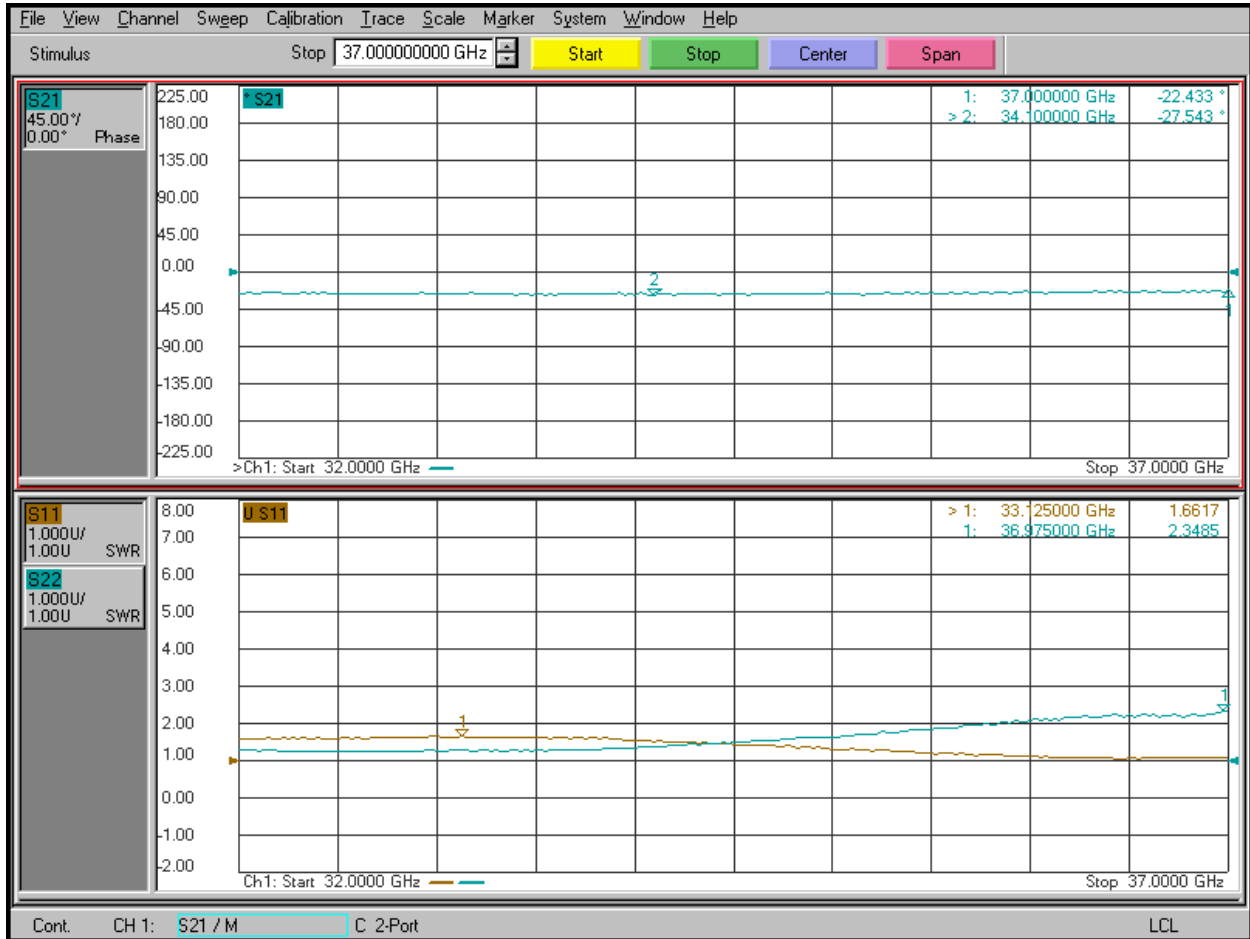

Planar Monolithics Industries, Inc.
7311-F Grove Rd.
Frederick, MD 21704
Ph: (301) 662-5019 Fax: (301) 662-1731
www.pmi-rf.com

Phase, Return Loss, Digital Code 00010, 22.5°