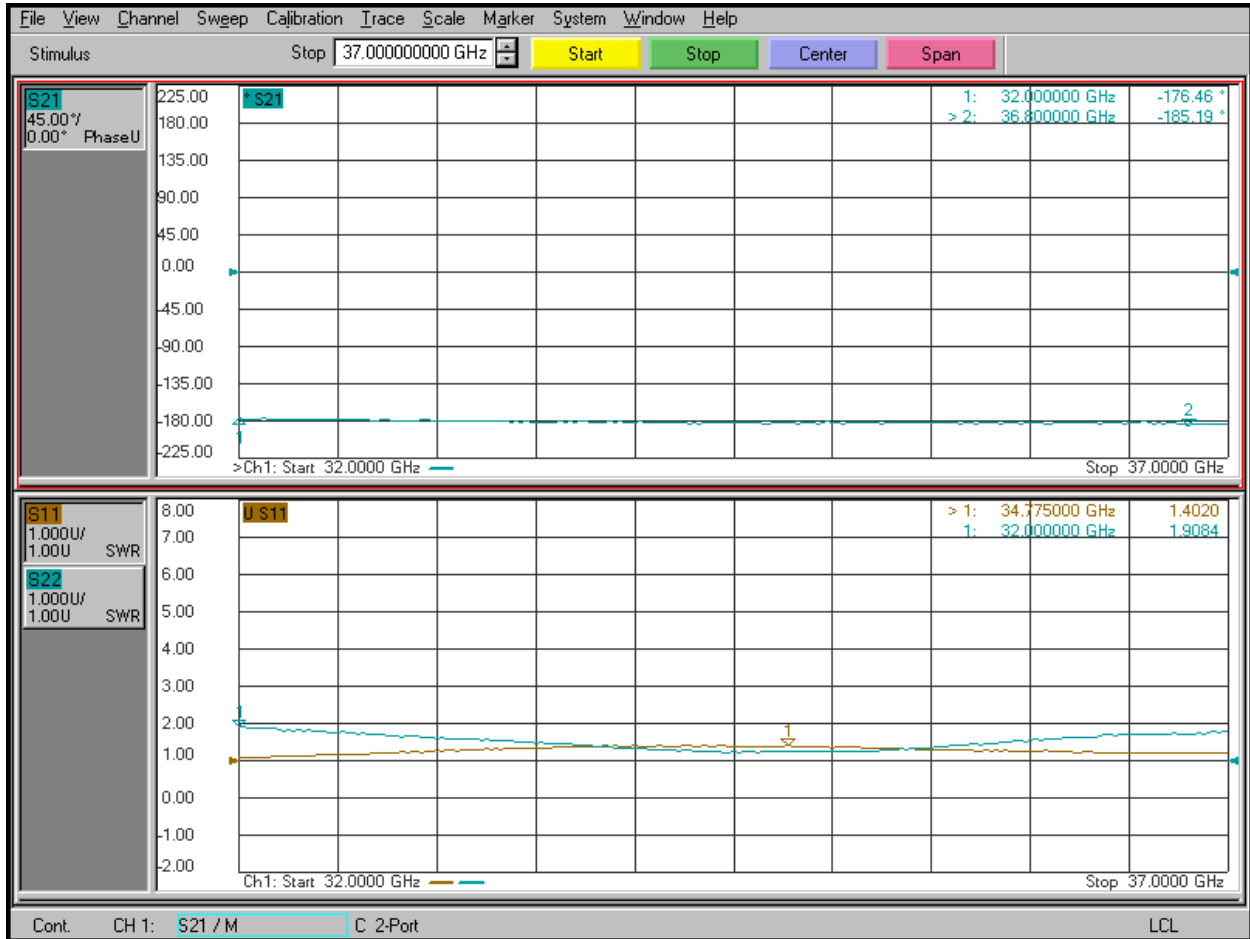

Planar Monolithics Industries, Inc.
7311-F Grove Rd.
Frederick, MD 21704
Ph: (301) 662-5019 Fax: (301) 662-1731
www.pmi-rf.com

Phase, Return Loss, Digital Code 10000, 180°