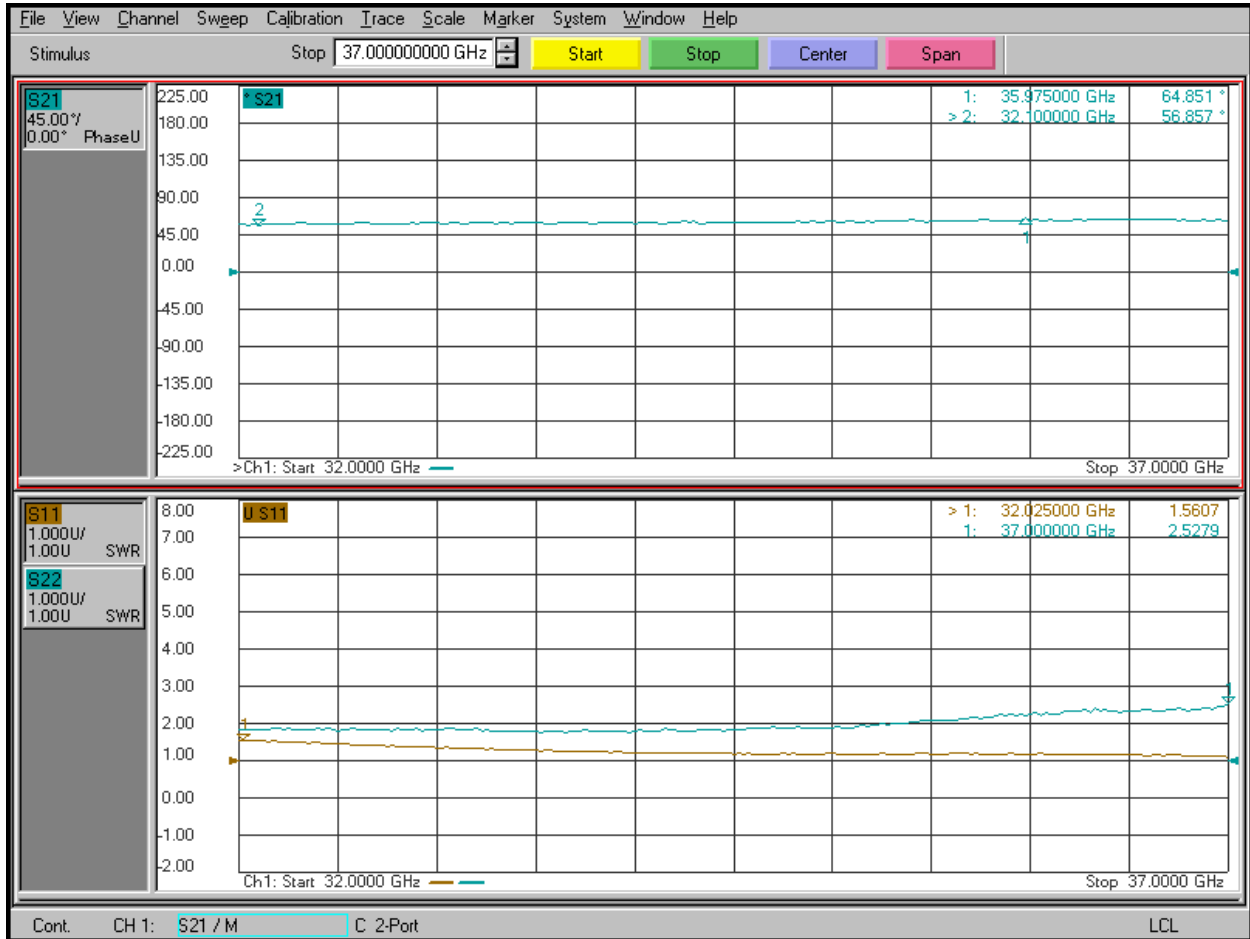

Planar Monolithics Industries, Inc.
7311-F Grove Rd.
Frederick, MD 21704
Ph: (301) 662-5019 Fax: (301) 662-1731
www.pmi-rf.com

Phase, Return Loss, Digital Code 11010, 292.5°