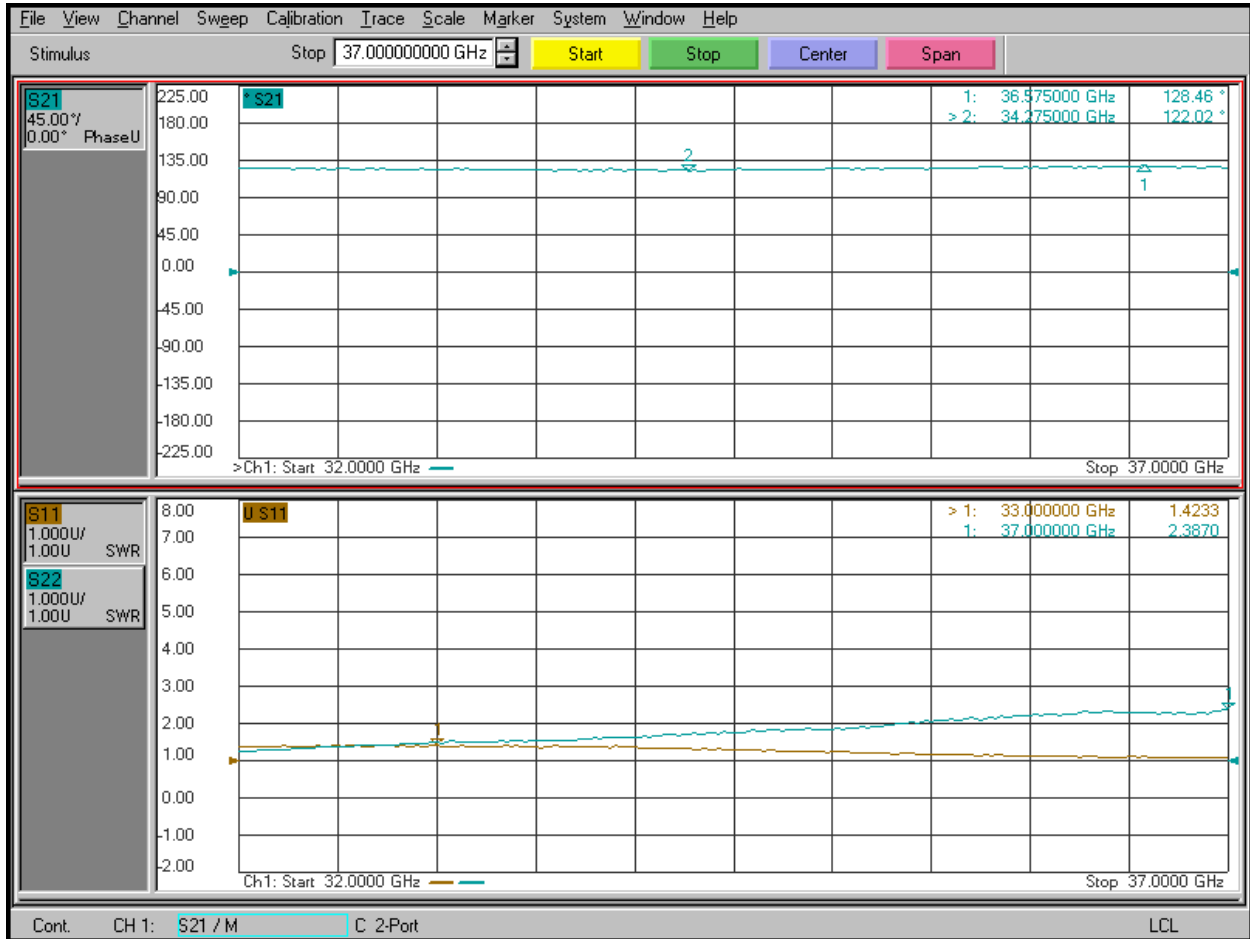

Planar Monolithics Industries, Inc.
7311-F Grove Rd.
Frederick, MD 21704
Ph: (301) 662-5019 Fax: (301) 662-1731
www.pmi-rf.com

Phase, Return Loss, Digital Code 10100, 225°