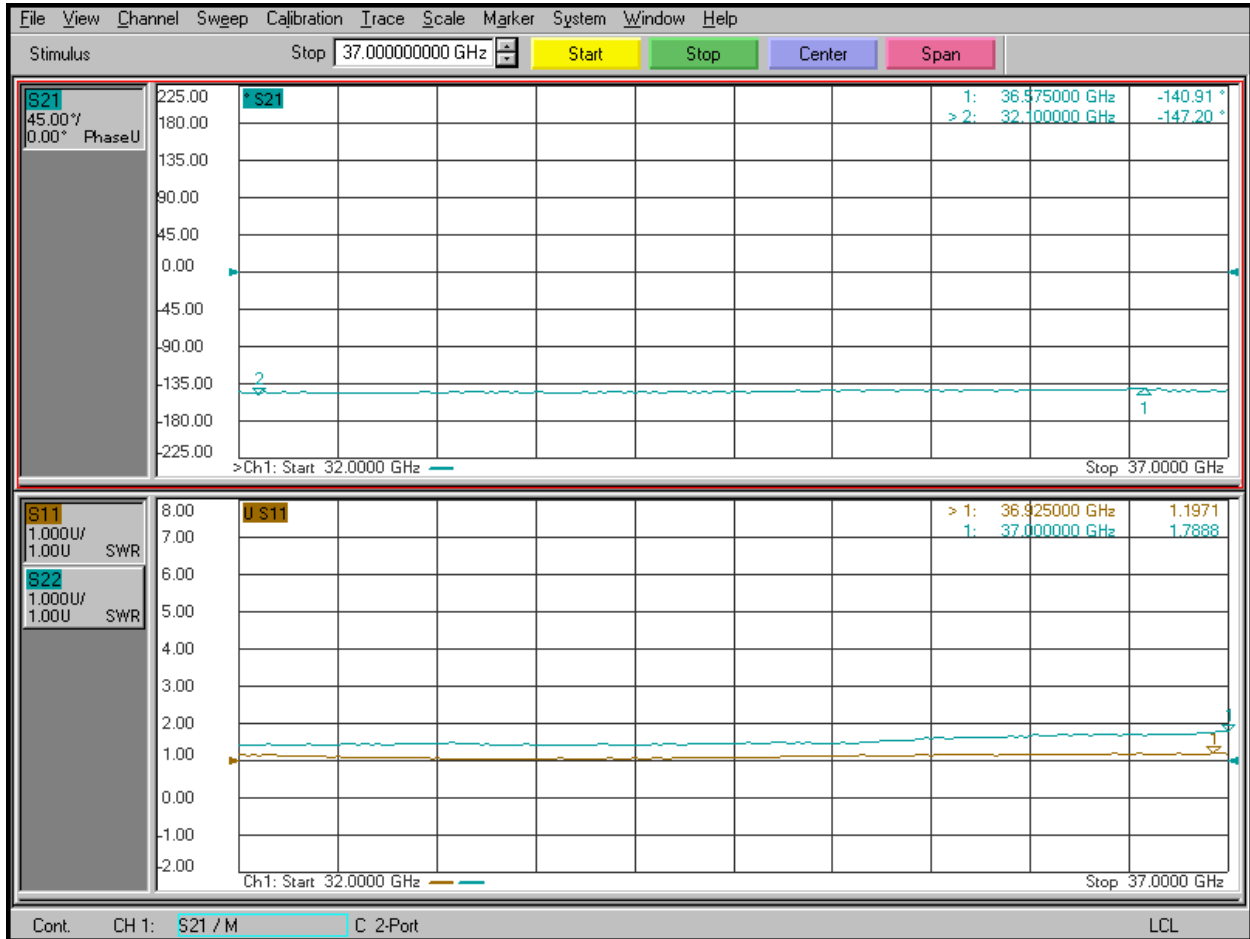

Planar Monolithics Industries, Inc.
7311-F Grove Rd.
Frederick, MD 21704
Ph: (301) 662-5019 Fax: (301) 662-1731
www.pmi-rf.com

Phase, Return Loss, Digital Code 01101, 146.25°