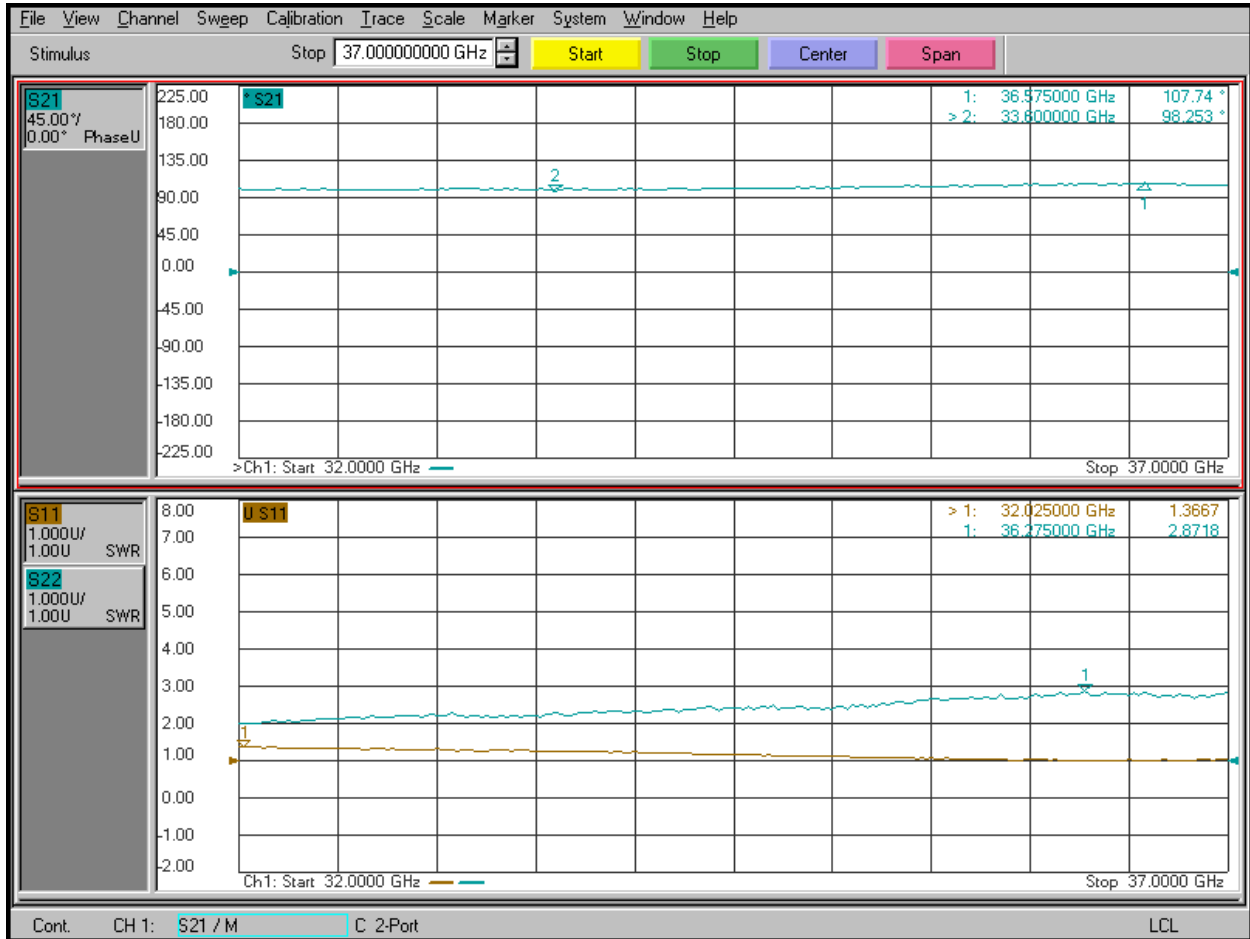

Planar Monolithics Industries, Inc.
7311-F Grove Rd.
Frederick, MD 21704
Ph: (301) 662-5019 Fax: (301) 662-1731
www.pmi-rf.com

Phase, Return Loss, Digital Code 10110, 247.5°