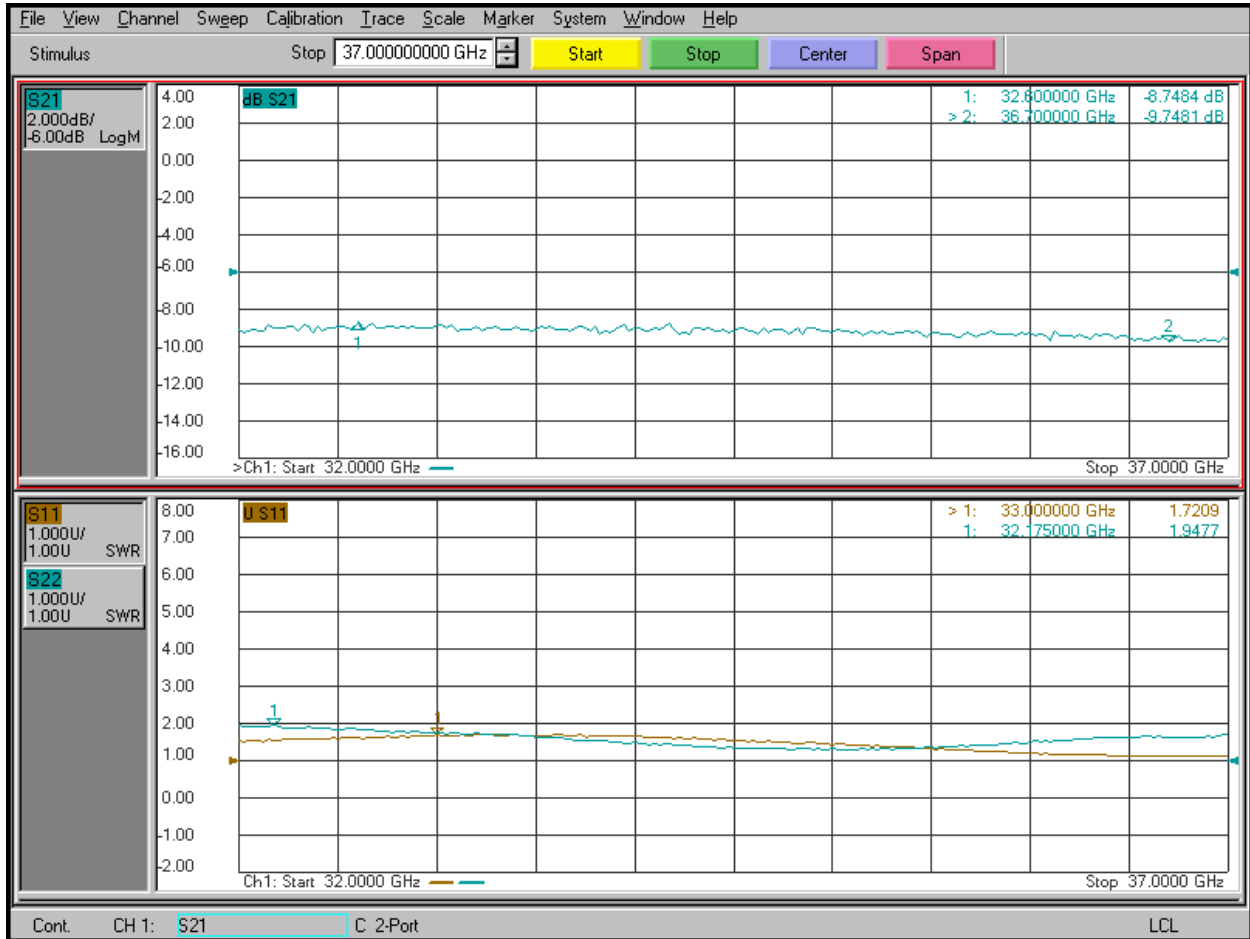

Planar Monolithics Industries, Inc.
7311-F Grove Rd.
Frederick, MD 21704
Ph: (301) 662-5019 Fax: (301) 662-1731
www.pmi-rf.com

Insertion Loss, Return Loss, Digital Code 00000