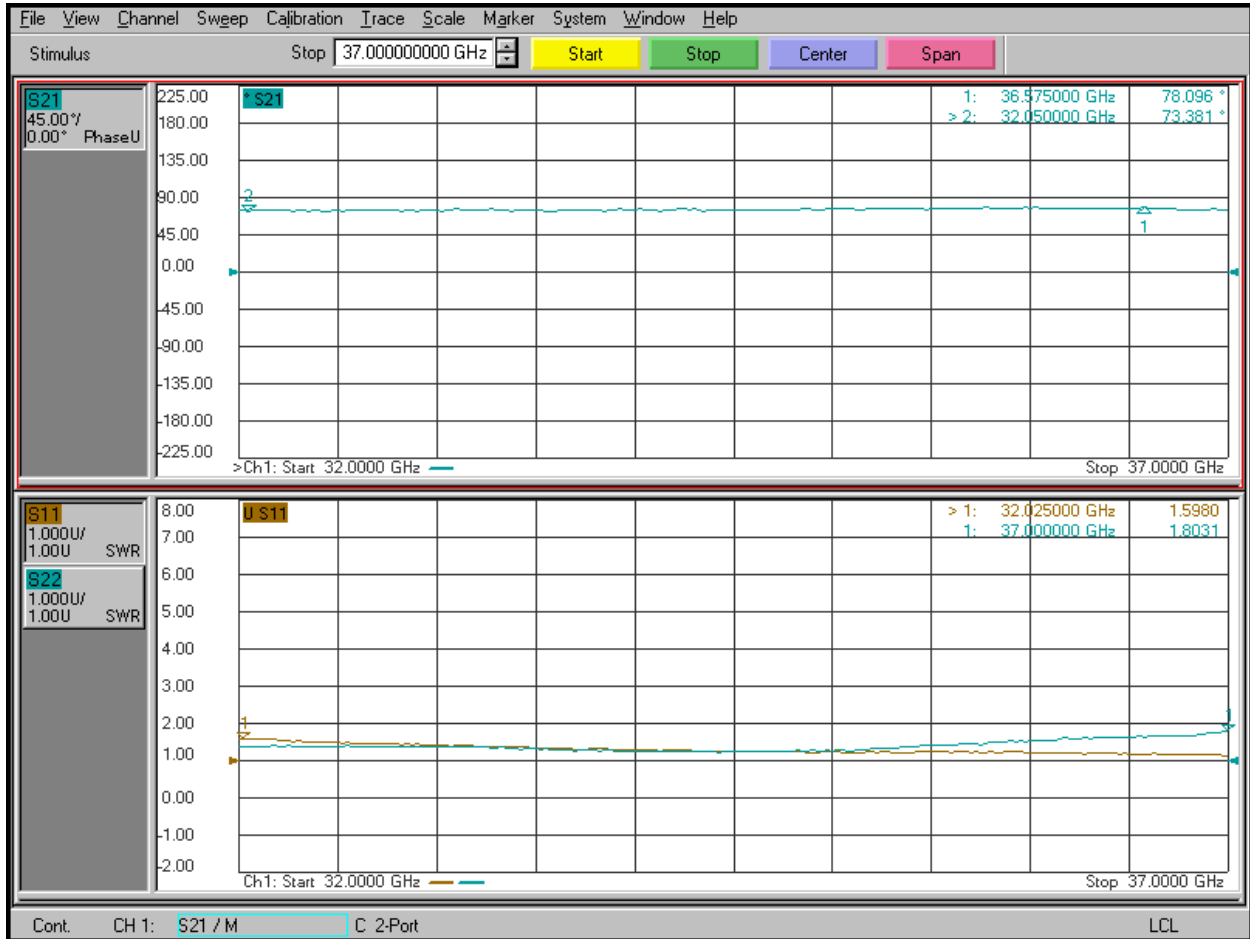

Planar Monolithics Industries, Inc.
7311-F Grove Rd.
Frederick, MD 21704
Ph: (301) 662-5019 Fax: (301) 662-1731
www.pmi-rf.com

Phase, Return Loss, Digital Code 11001, 281.25°