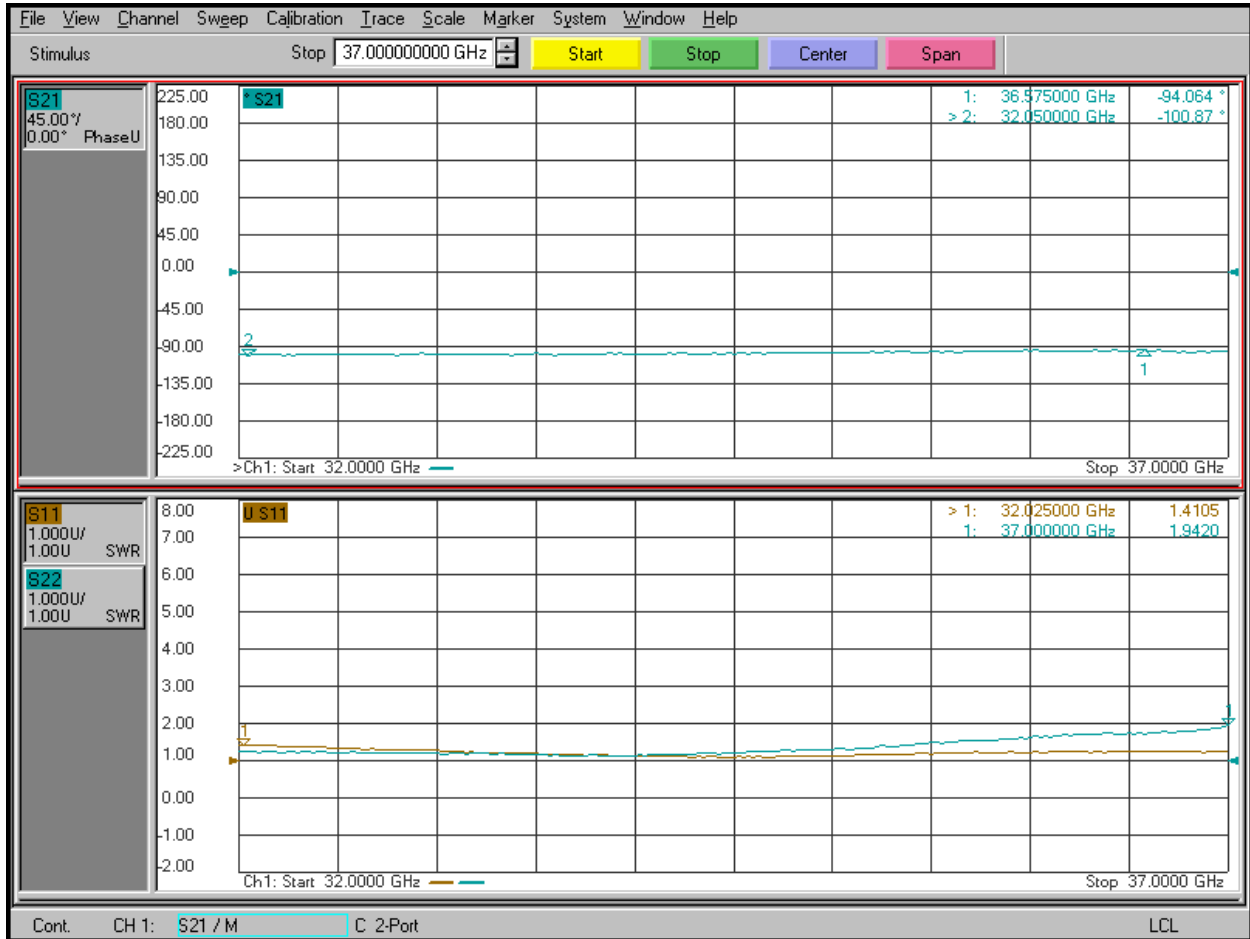

Planar Monolithics Industries, Inc.
7311-F Grove Rd.
Frederick, MD 21704
Ph: (301) 662-5019 Fax: (301) 662-1731
www.pmi-rf.com

Phase, Return Loss, Digital Code 01001, 101.25°