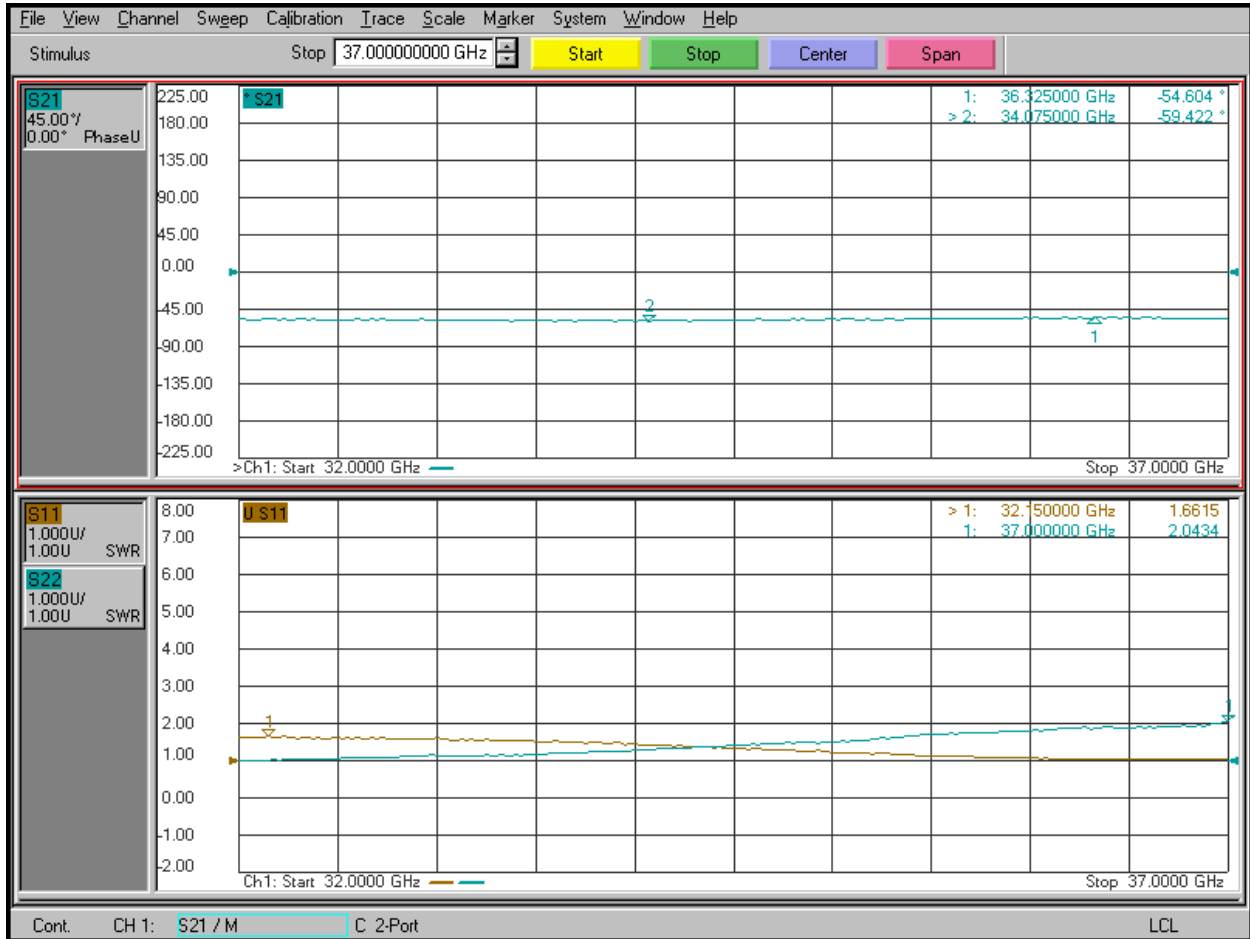

Planar Monolithics Industries, Inc.
7311-F Grove Rd.
Frederick, MD 21704
Ph: (301) 662-5019 Fax: (301) 662-1731
www.pmi-rf.com

Phase, Return Loss, Digital Code 00101, 56.25°