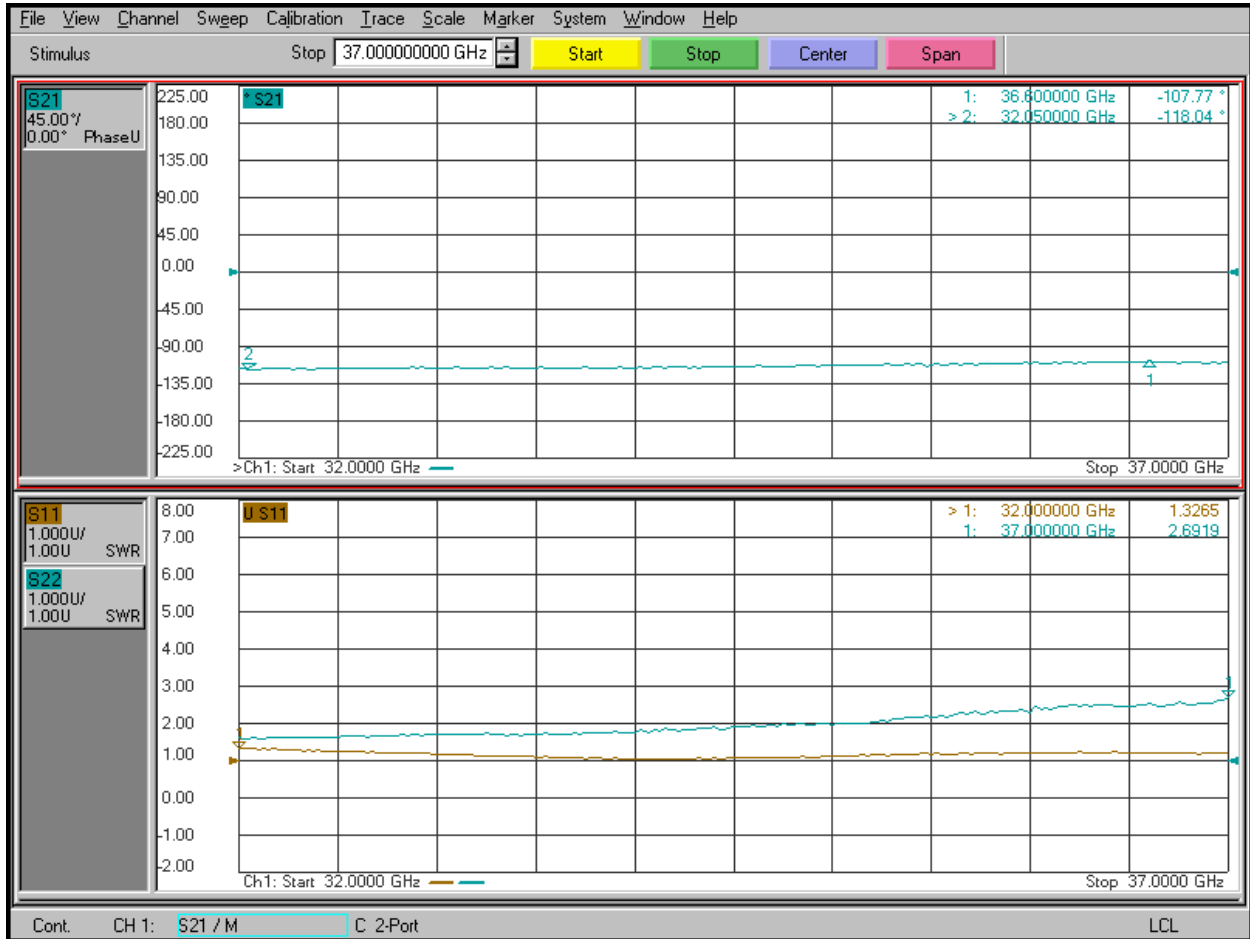

Planar Monolithics Industries, Inc.
7311-F Grove Rd.
Frederick, MD 21704
Ph: (301) 662-5019 Fax: (301) 662-1731
www.pmi-rf.com

Phase, Return Loss, Digital Code 01010, 112.5°