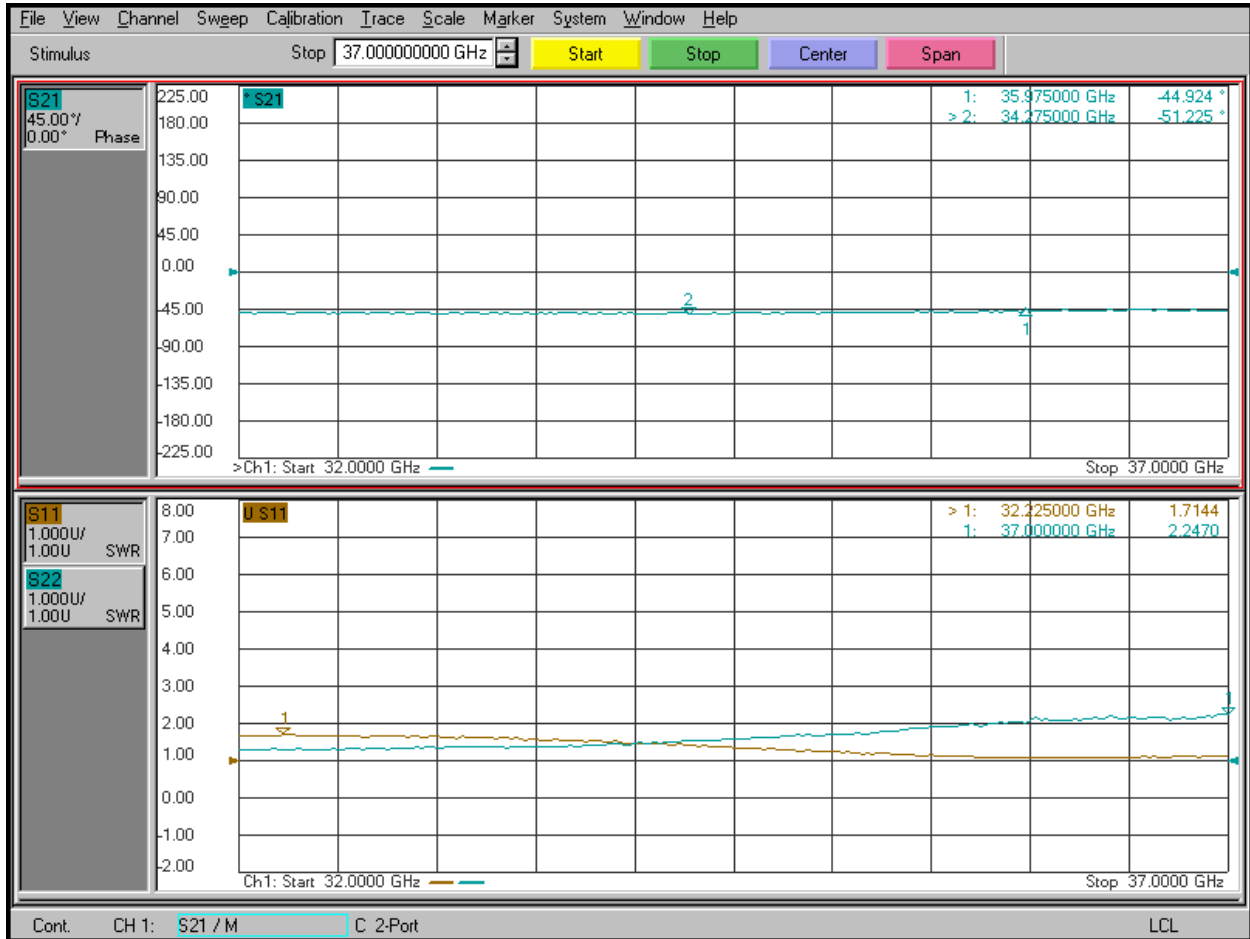

Planar Monolithics Industries, Inc.
7311-F Grove Rd.
Frederick, MD 21704
Ph: (301) 662-5019 Fax: (301) 662-1731
www.pmi-rf.com

Phase, Return Loss, Digital Code 00100, 45°