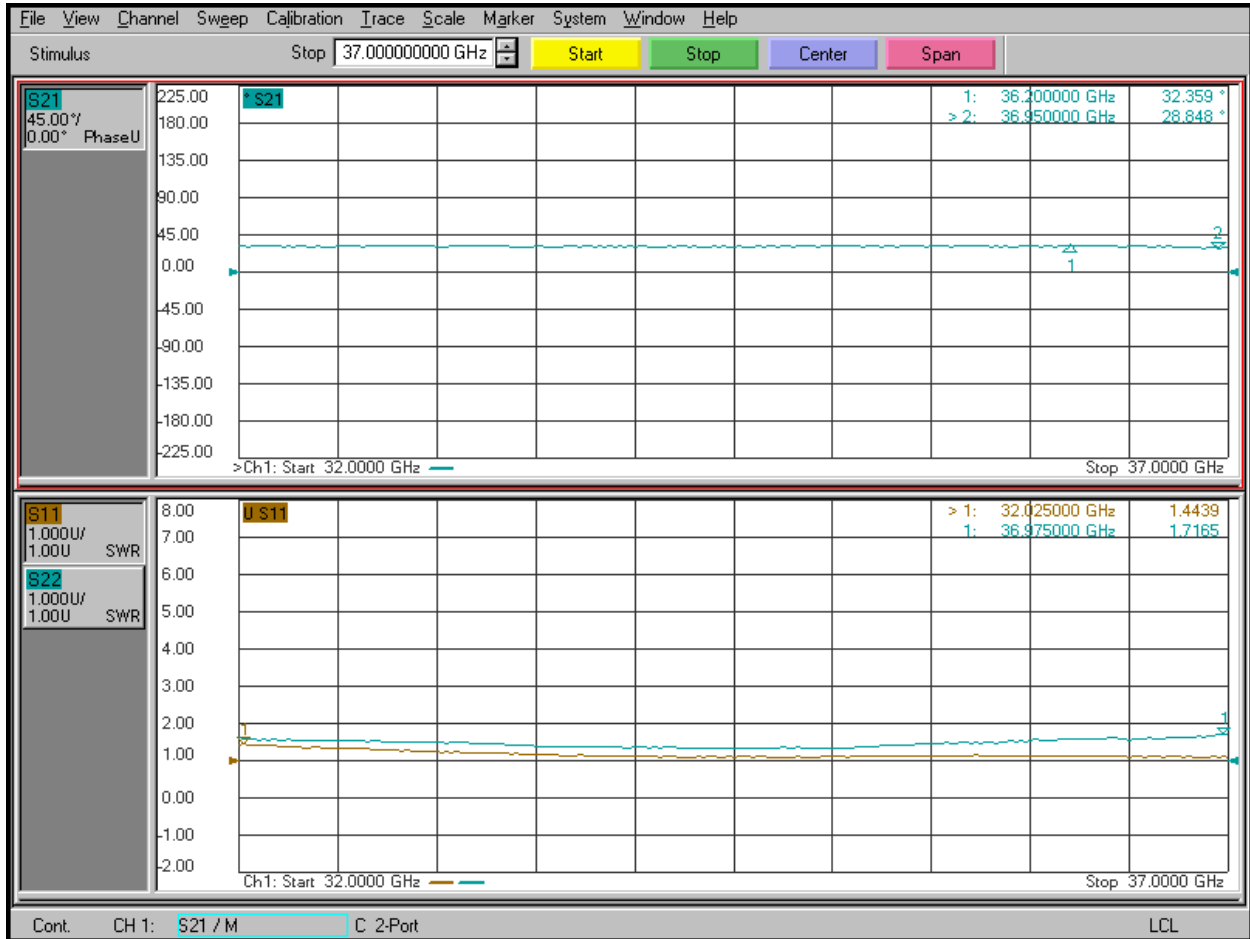

Planar Monolithics Industries, Inc.
7311-F Grove Rd.
Frederick, MD 21704
Ph: (301) 662-5019 Fax: (301) 662-1731
www.pmi-rf.com

Phase, Return Loss, Digital Code 11101, 326.25°