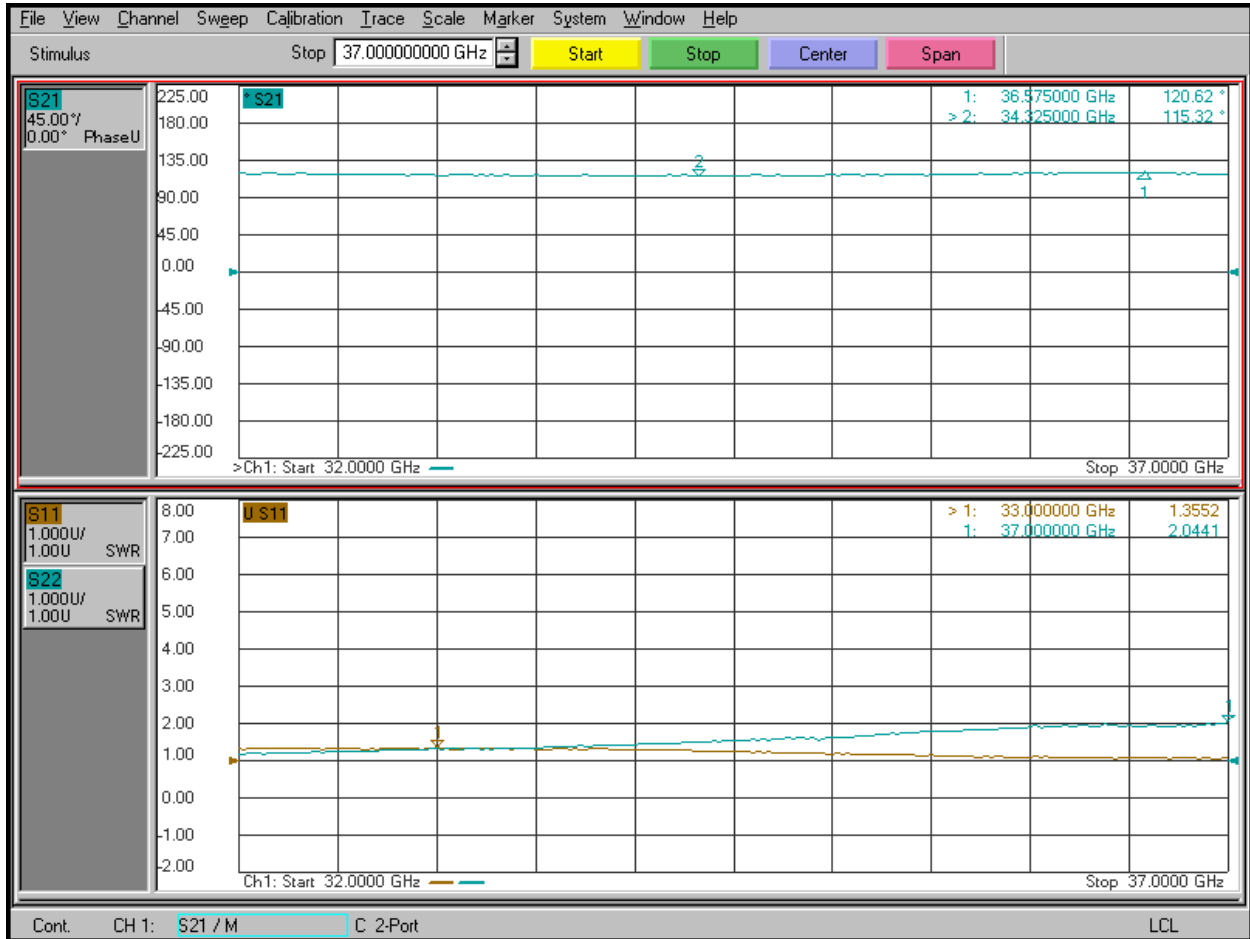

Planar Monolithics Industries, Inc.
7311-F Grove Rd.
Frederick, MD 21704
Ph: (301) 662-5019 Fax: (301) 662-1731
www.pmi-rf.com

Phase, Return Loss, Digital Code 10101, 236.25°