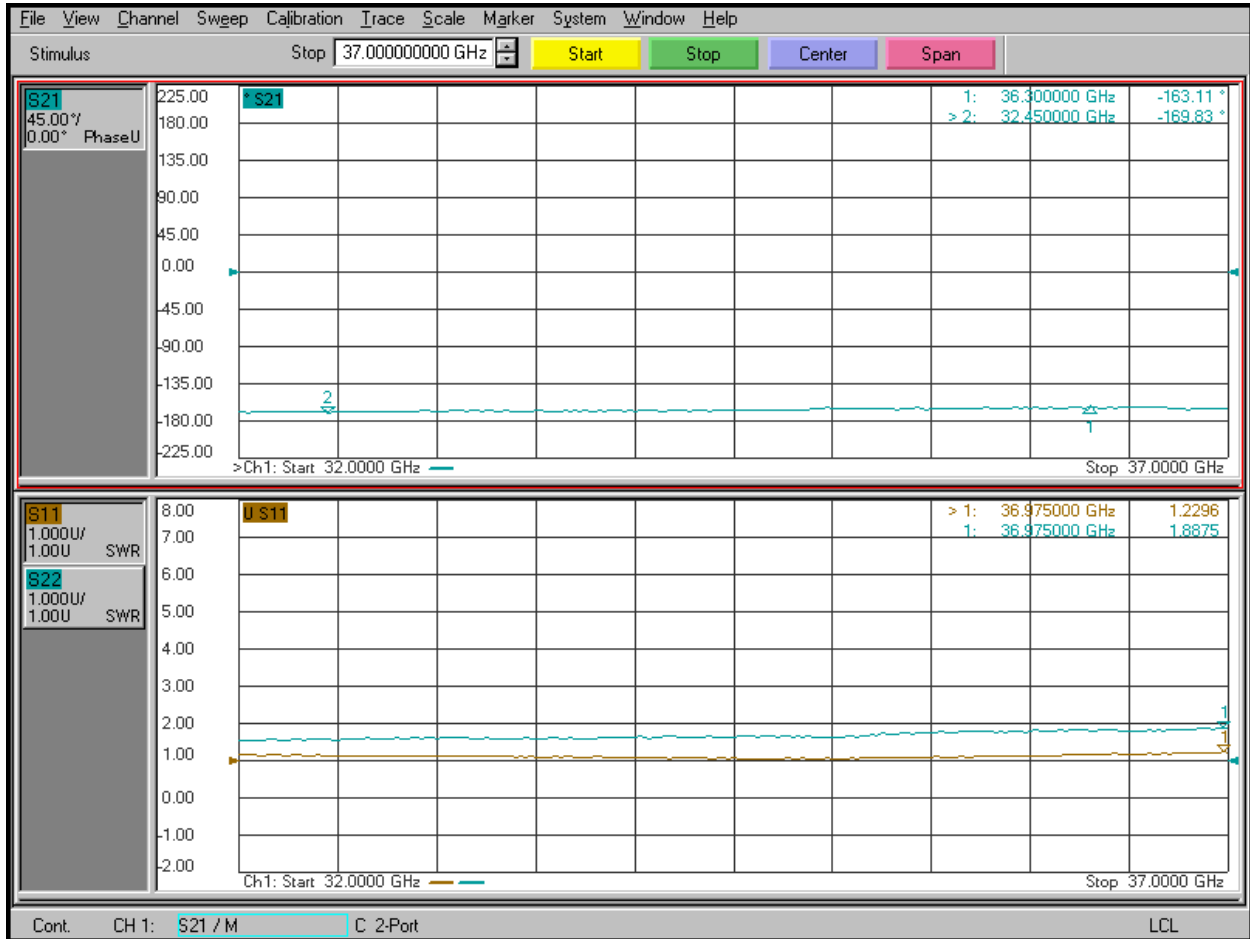

Planar Monolithics Industries, Inc.
7311-F Grove Rd.
Frederick, MD 21704
Ph: (301) 662-5019 Fax: (301) 662-1731
www.pmi-rf.com

Phase, Return Loss, Digital Code 01111, 168.75°