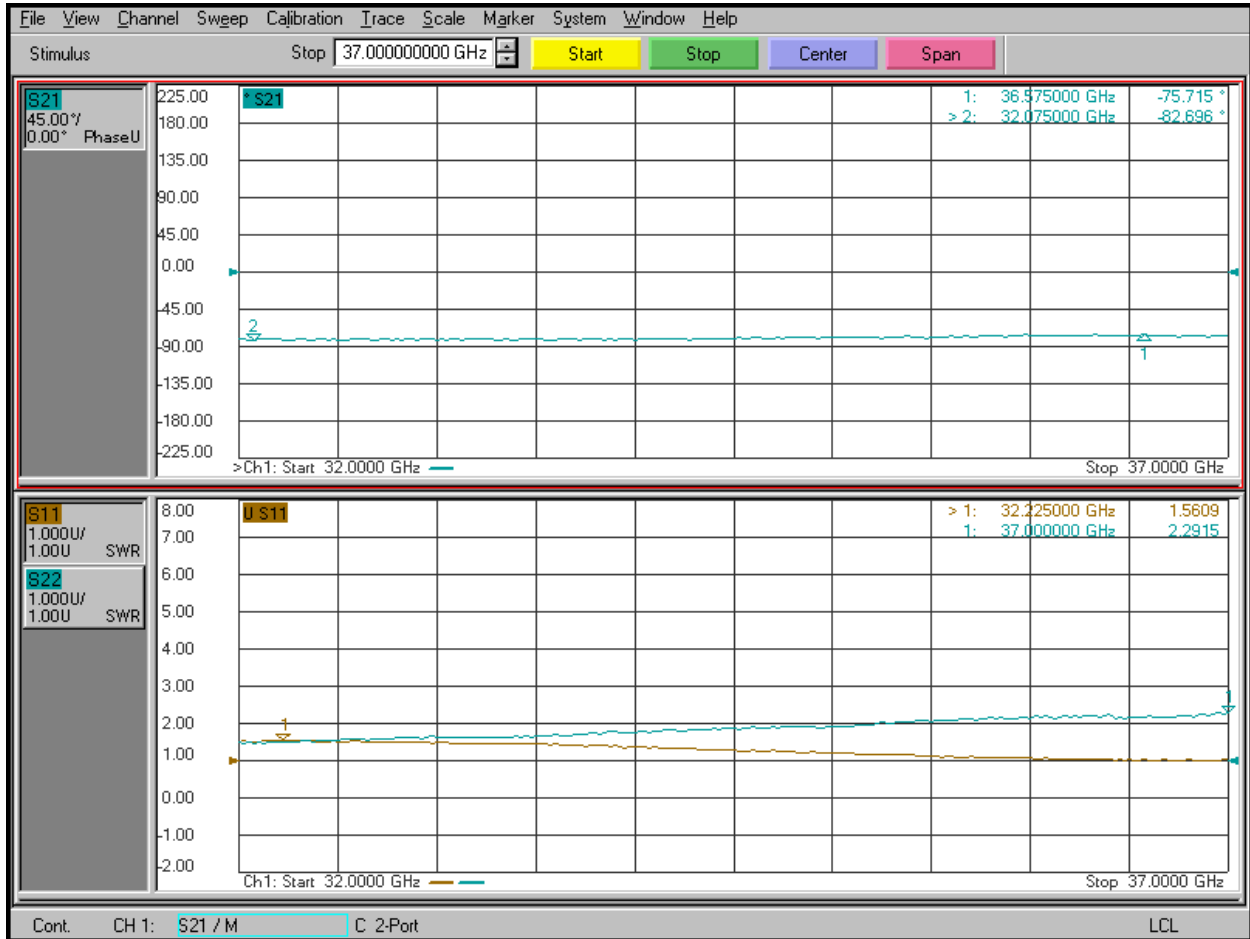

Planar Monolithics Industries, Inc.
7311-F Grove Rd.
Frederick, MD 21704
Ph: (301) 662-5019 Fax: (301) 662-1731
www.pmi-rf.com

Phase, Return Loss, Digital Code 00111, 78.75°