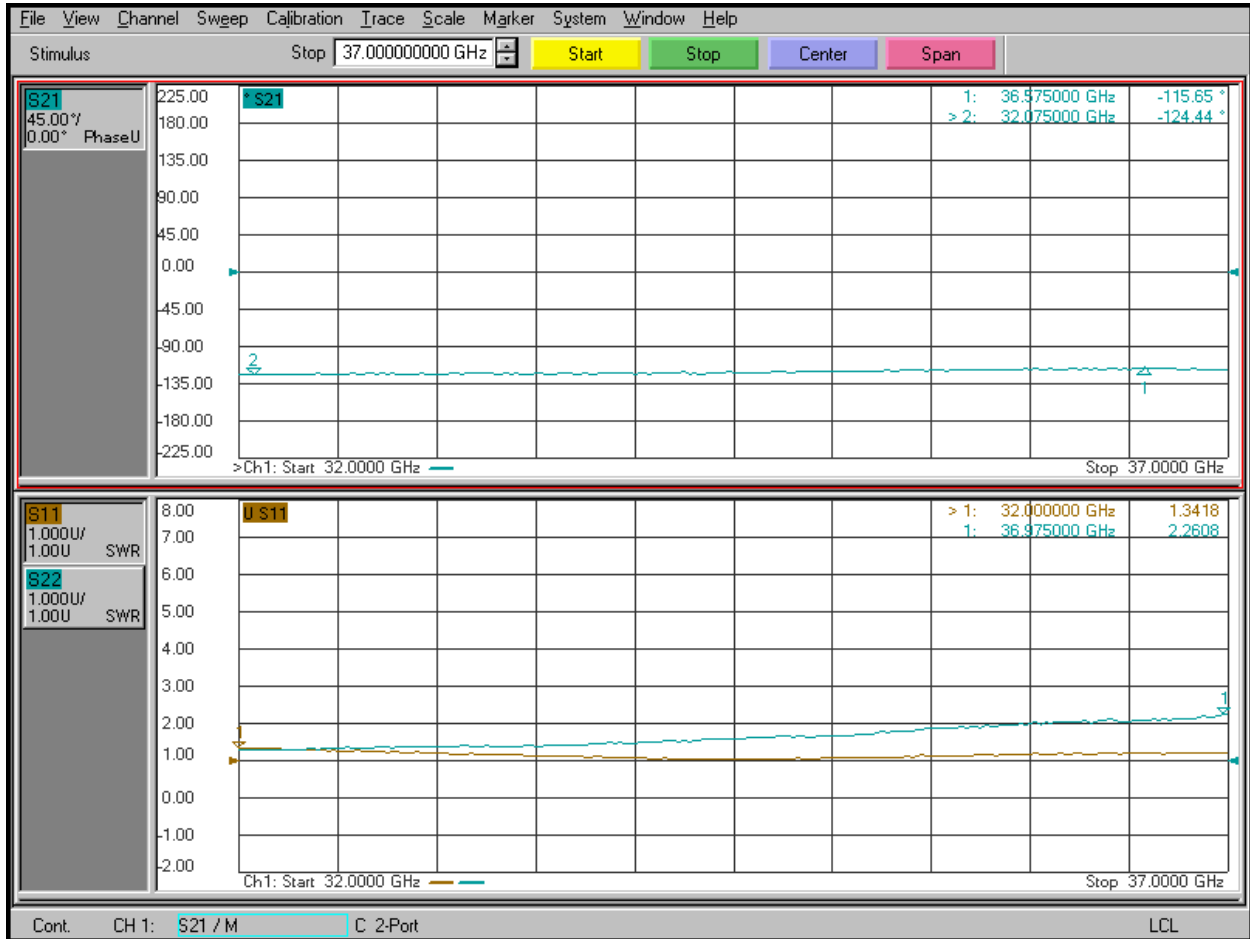

Planar Monolithics Industries, Inc.
7311-F Grove Rd.
Frederick, MD 21704
Ph: (301) 662-5019 Fax: (301) 662-1731
www.pmi-rf.com

Phase, Return Loss, Digital Code 01011, 123.75°