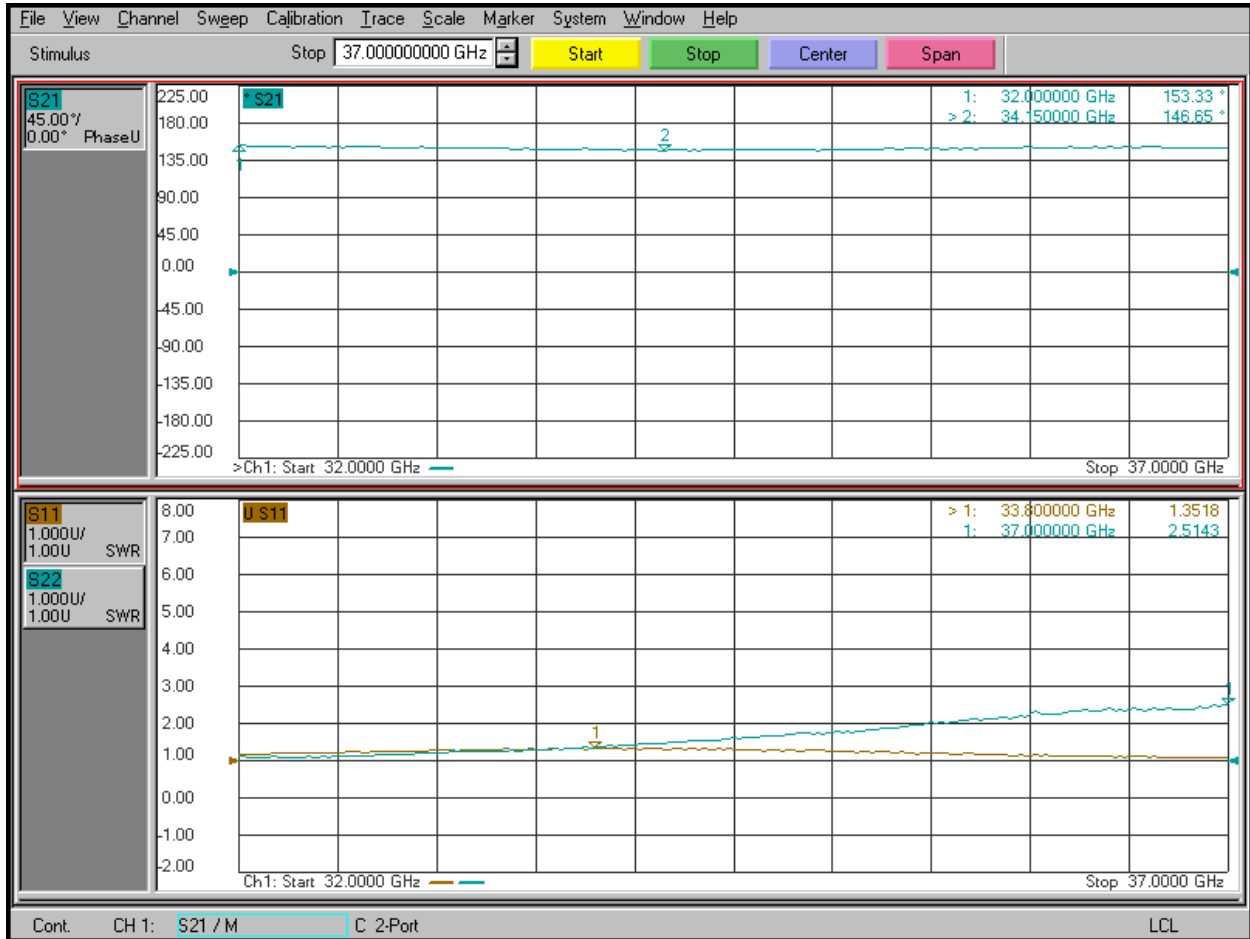

Planar Monolithics Industries, Inc.
7311-F Grove Rd.
Frederick, MD 21704
Ph: (301) 662-5019 Fax: (301) 662-1731
www.pmi-rf.com

Phase, Return Loss, Digital Code 10010, 202.5°