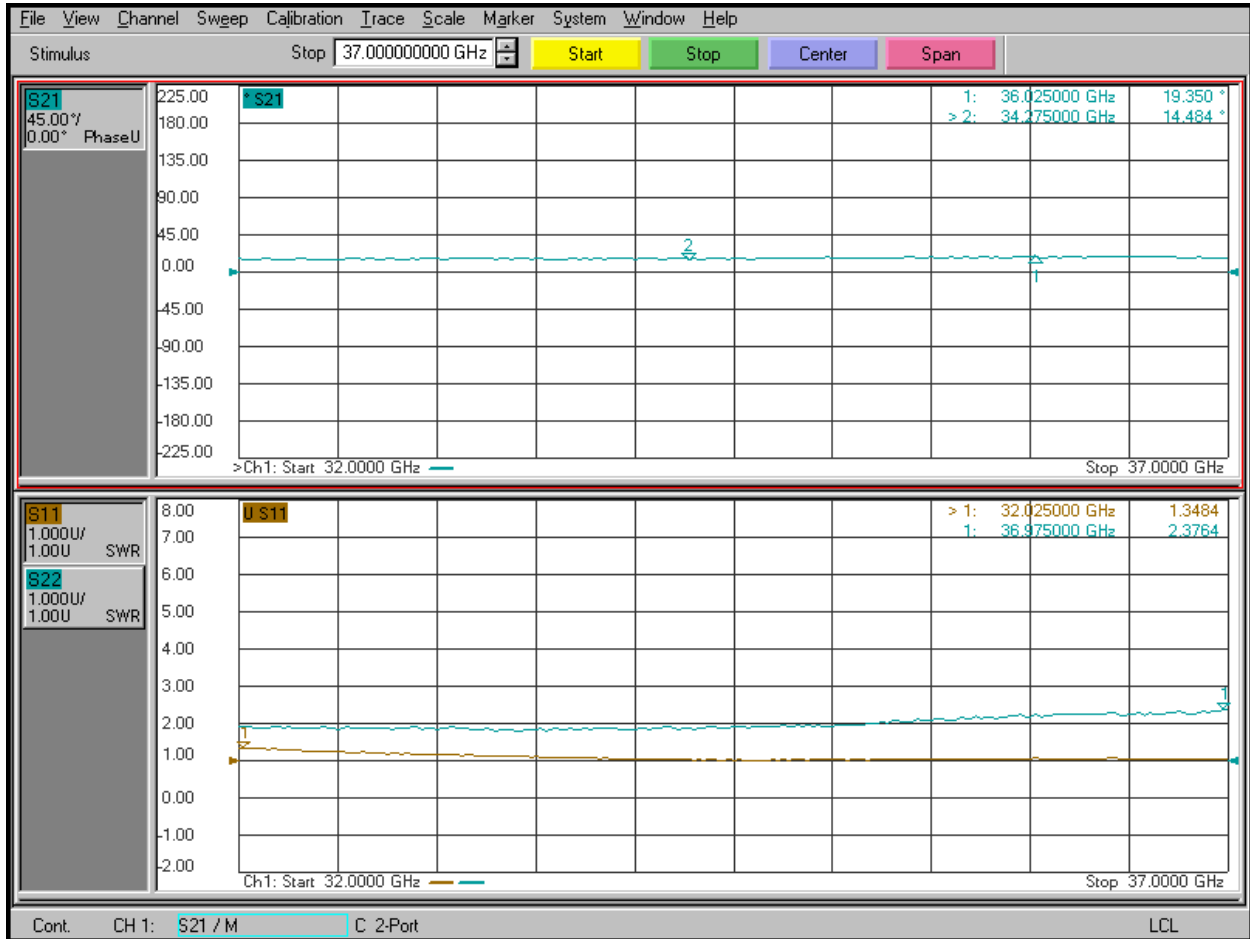

Planar Monolithics Industries, Inc.
7311-F Grove Rd.
Frederick, MD 21704
Ph: (301) 662-5019 Fax: (301) 662-1731
www.pmi-rf.com

Phase, Return Loss, Digital Code 11110, 337.5°