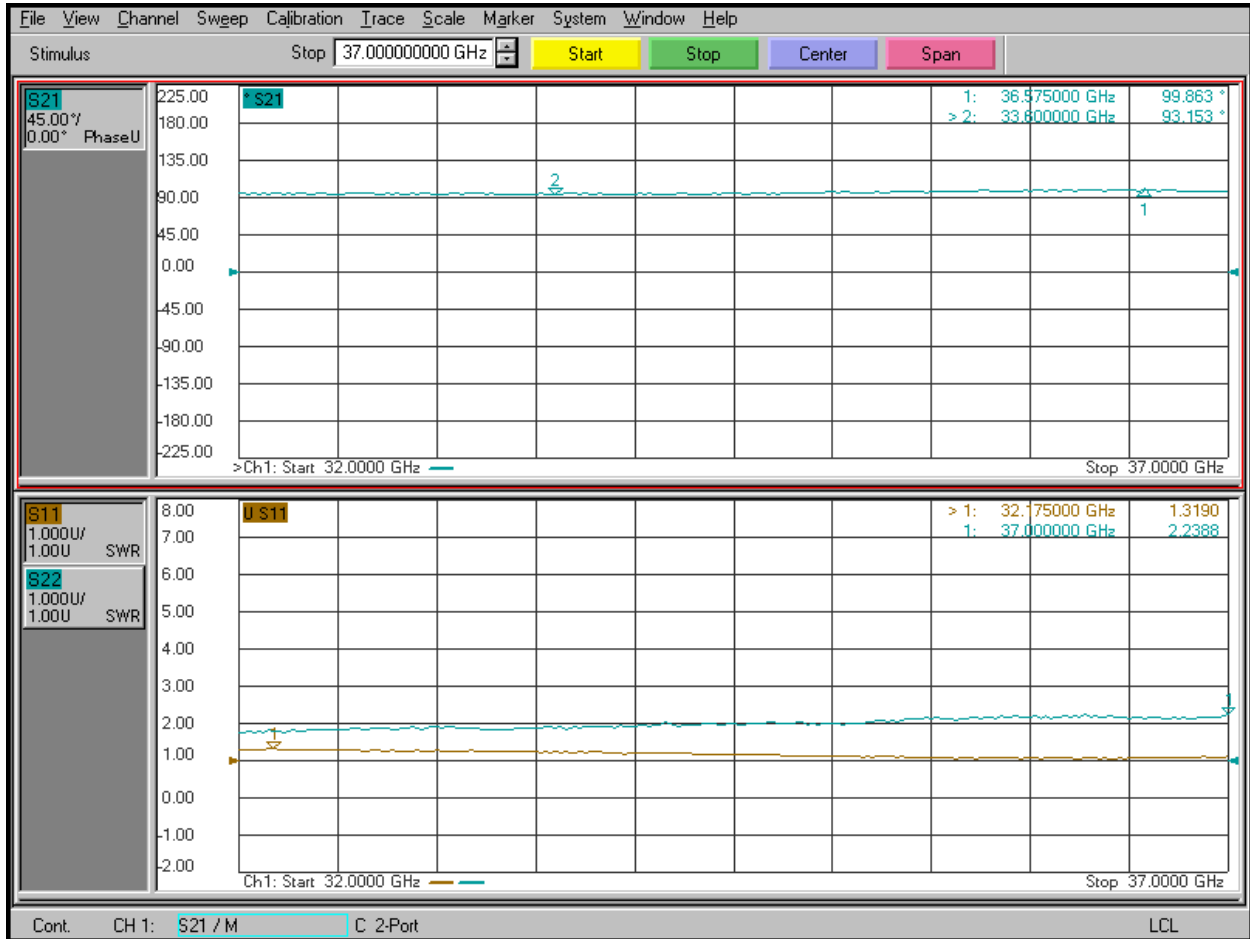

Planar Monolithics Industries, Inc.
7311-F Grove Rd.
Frederick, MD 21704
Ph: (301) 662-5019 Fax: (301) 662-1731
www.pmi-rf.com

Phase, Return Loss, Digital Code 10111, 258.75°