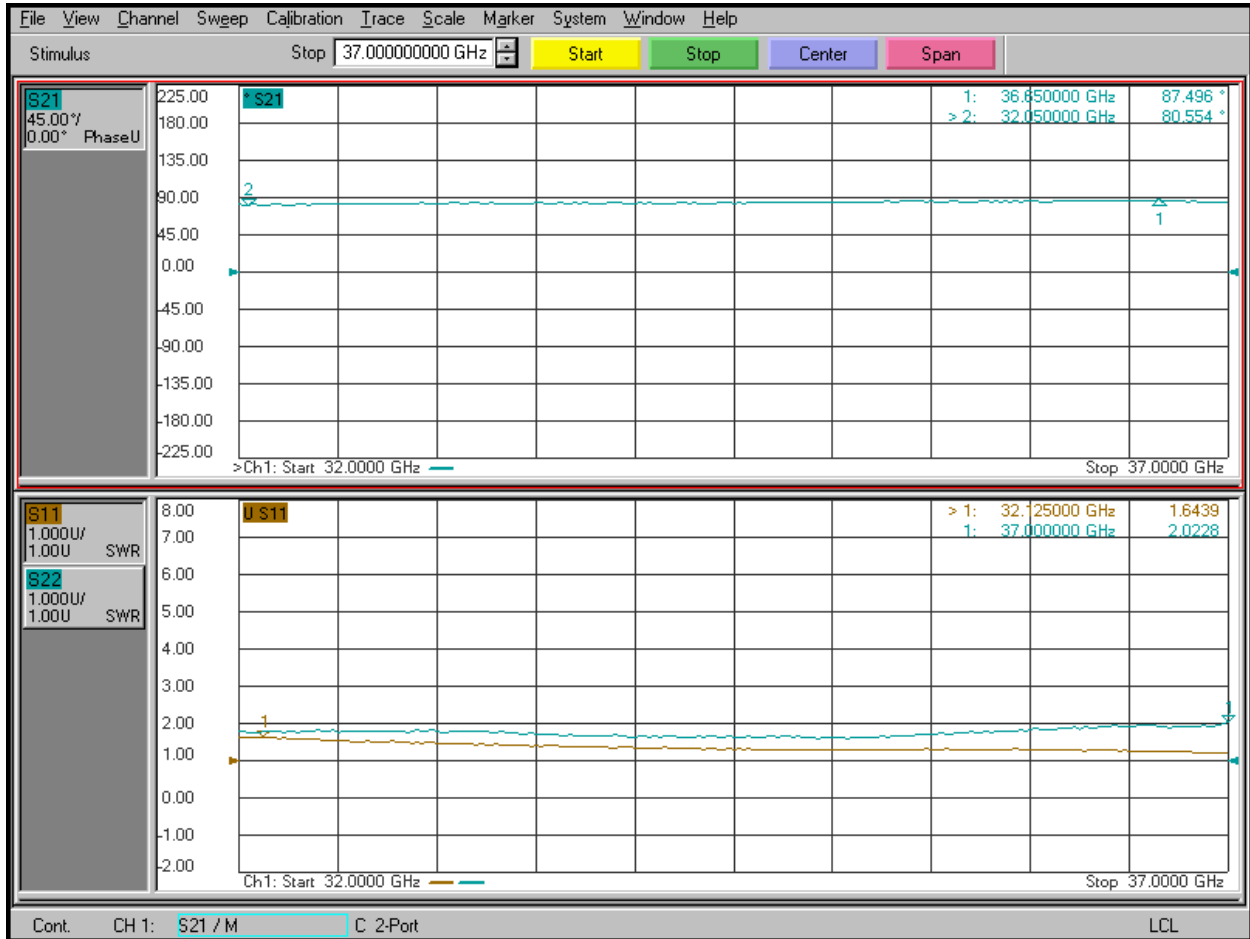

Planar Monolithics Industries, Inc.
7311-F Grove Rd.
Frederick, MD 21704
Ph: (301) 662-5019 Fax: (301) 662-1731
www.pmi-rf.com

Phase, Return Loss, Digital Code 11000, 270°