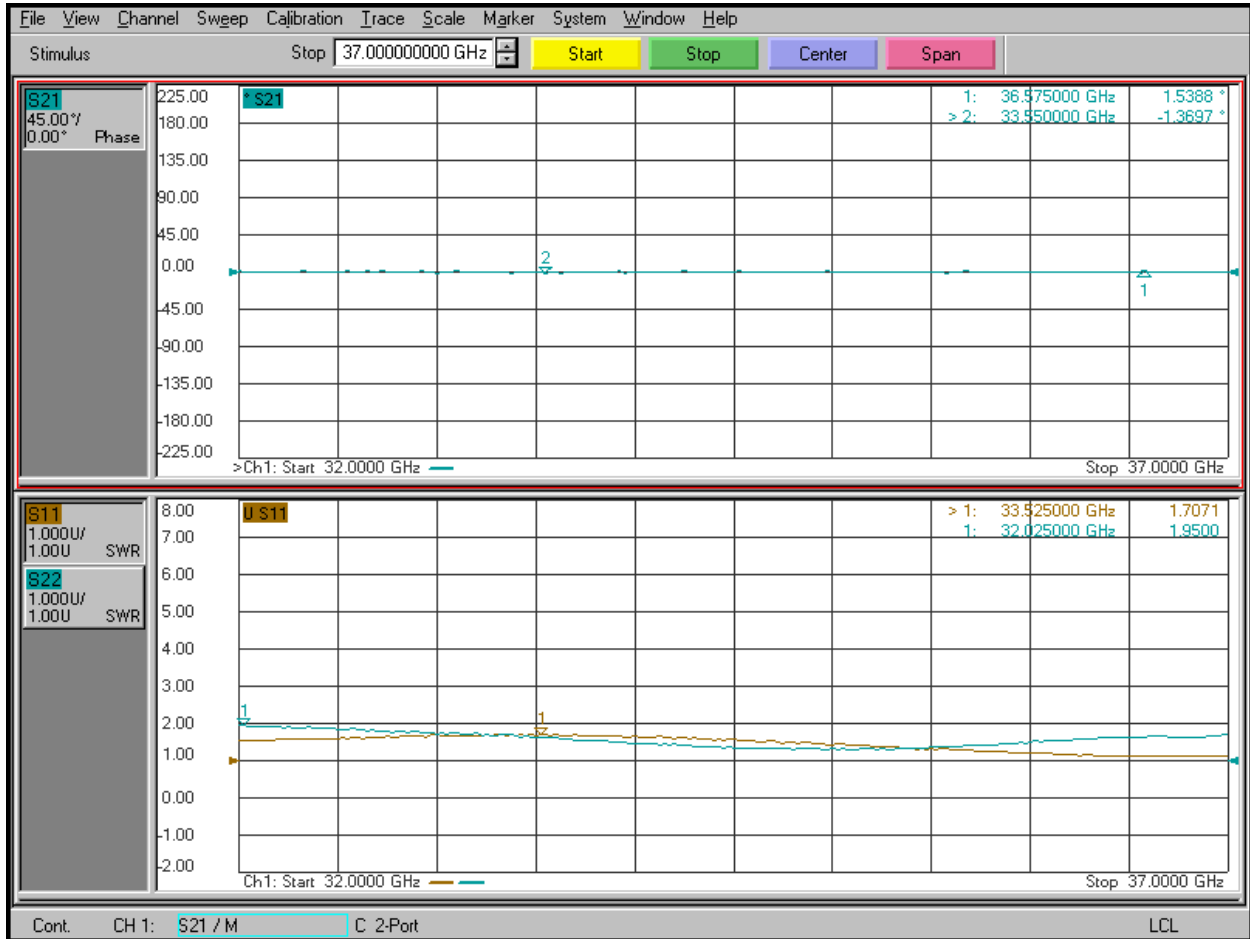

Planar Monolithics Industries, Inc.
7311-F Grove Rd.
Frederick, MD 21704
Ph: (301) 662-5019 Fax: (301) 662-1731
www.pmi-rf.com

Phase, Return Loss, Digital Code 00000, 0°