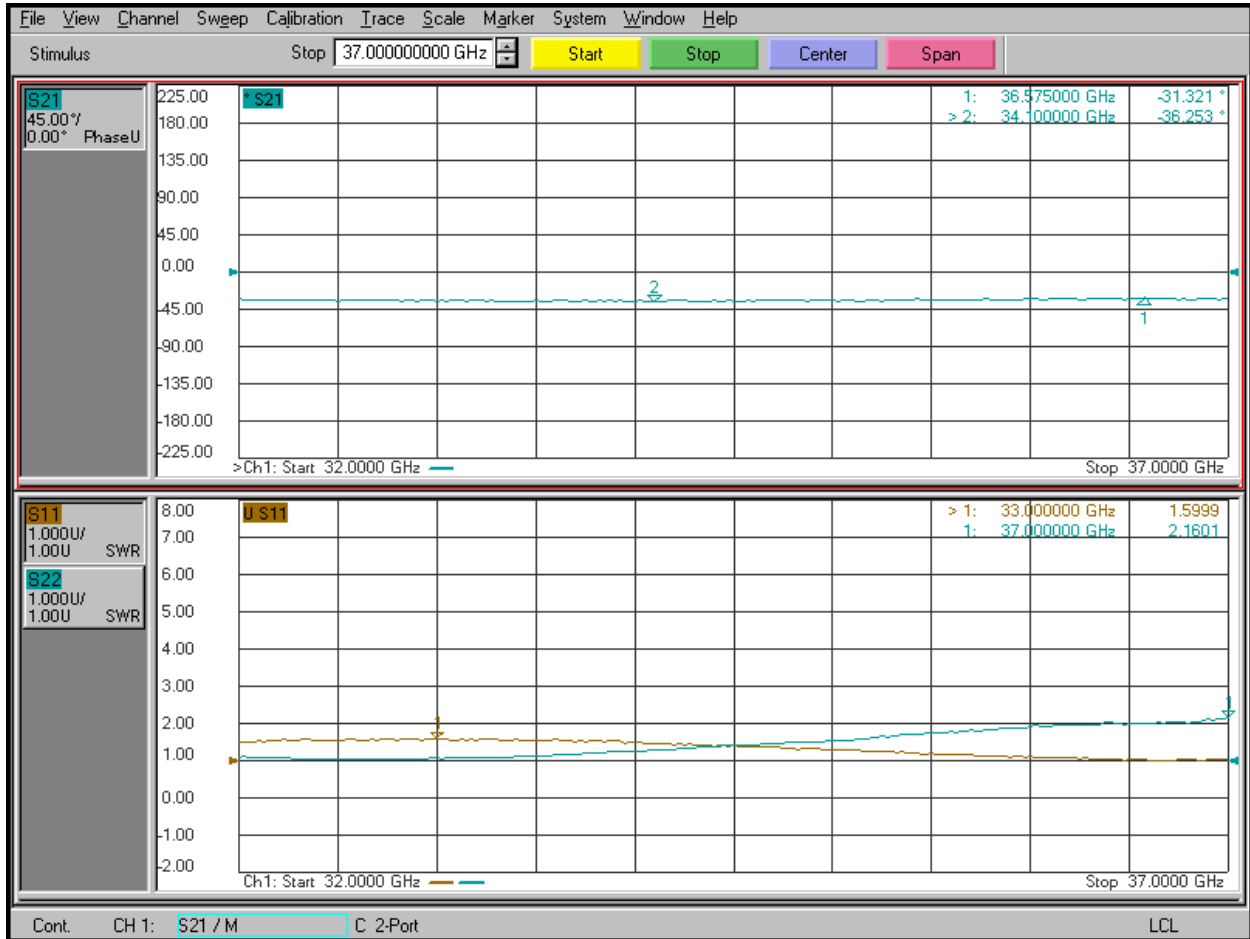

Planar Monolithics Industries, Inc.
7311-F Grove Rd.
Frederick, MD 21704
Ph: (301) 662-5019 Fax: (301) 662-1731
www.pmi-rf.com

Phase, Return Loss, Digital Code 00011, 33.75°