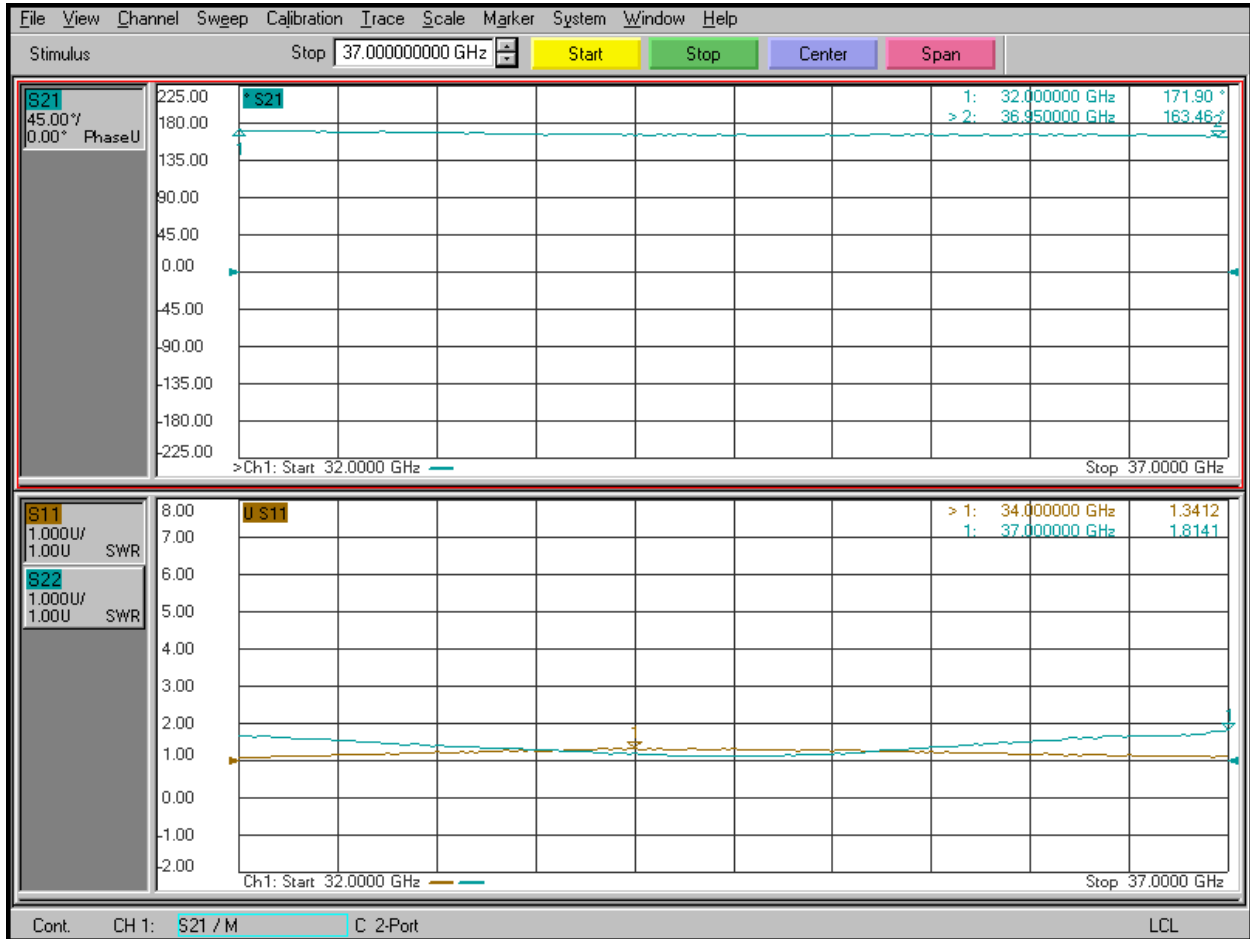

Planar Monolithics Industries, Inc.
7311-F Grove Rd.
Frederick, MD 21704
Ph: (301) 662-5019 Fax: (301) 662-1731
www.pmi-rf.com

Phase, Return Loss, Digital Code 10001, 191.25°