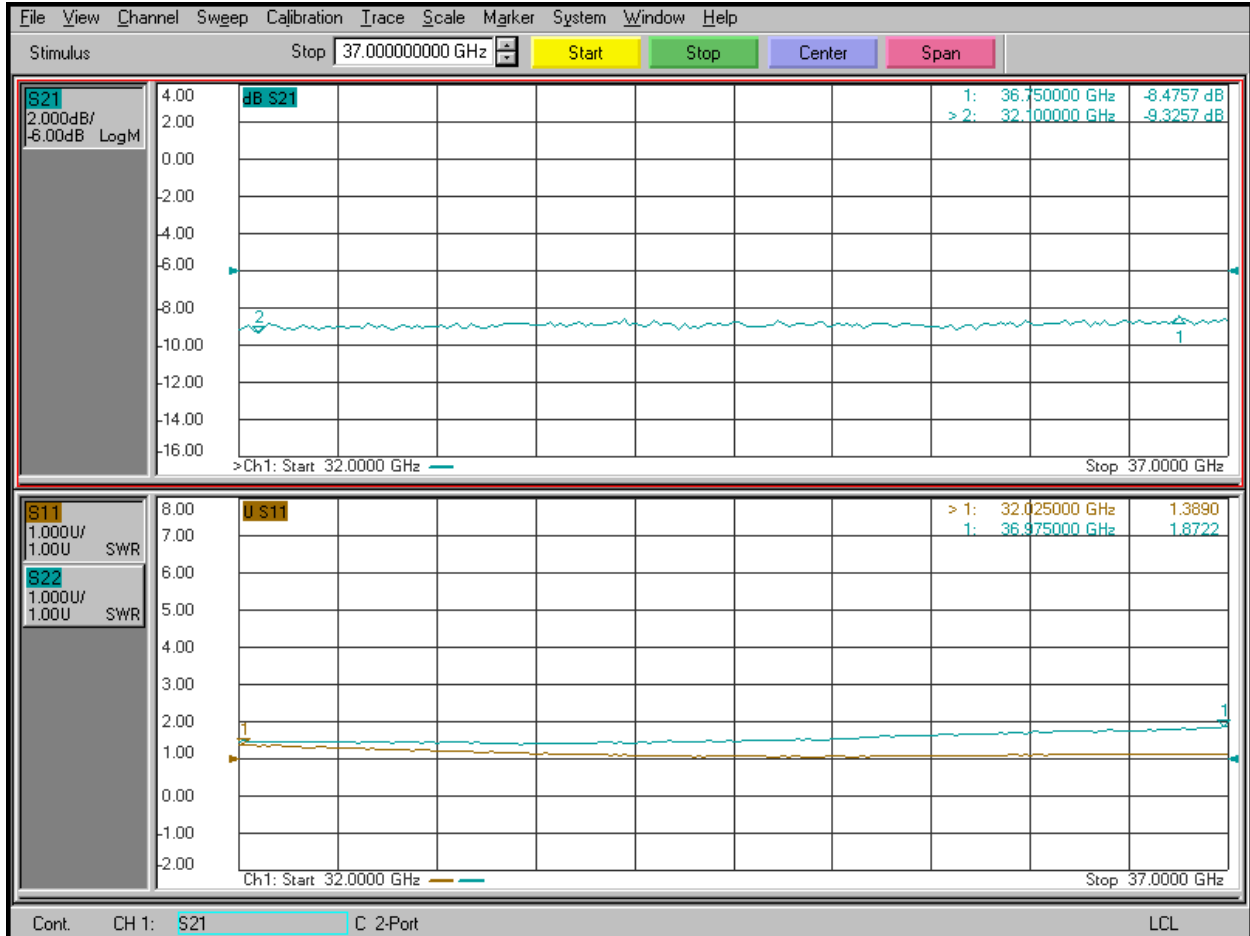

Planar Monolithics Industries, Inc.
7311-F Grove Rd.
Frederick, MD 21704
Ph: (301) 662-5019 Fax: (301) 662-1731
www.pmi-rf.com

Insertion Loss, Return Loss, Digital Code 11111