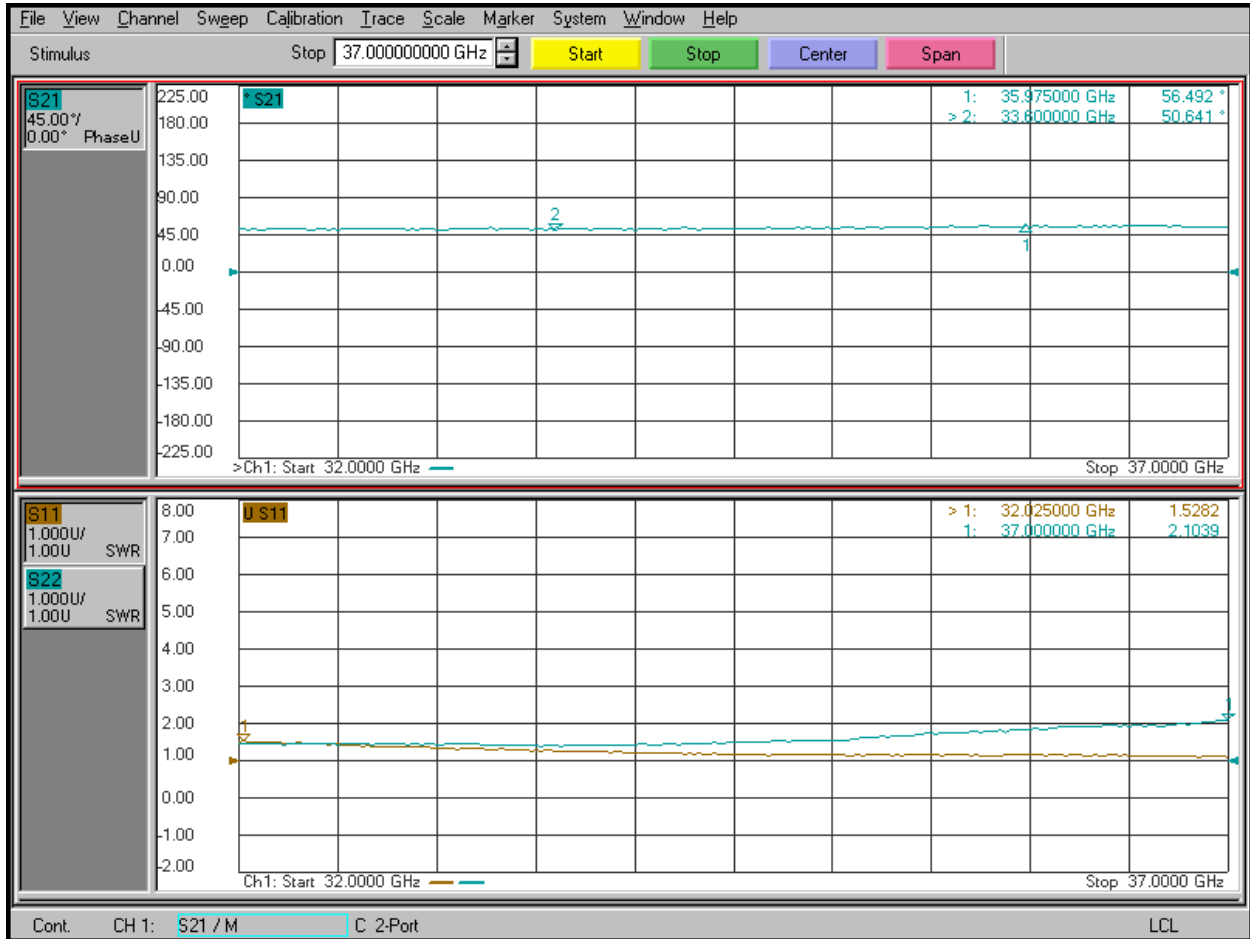

Planar Monolithics Industries, Inc.
7311-F Grove Rd.
Frederick, MD 21704
Ph: (301) 662-5019 Fax: (301) 662-1731
www.pmi-rf.com

Phase, Return Loss, Digital Code 11011, 303.75°