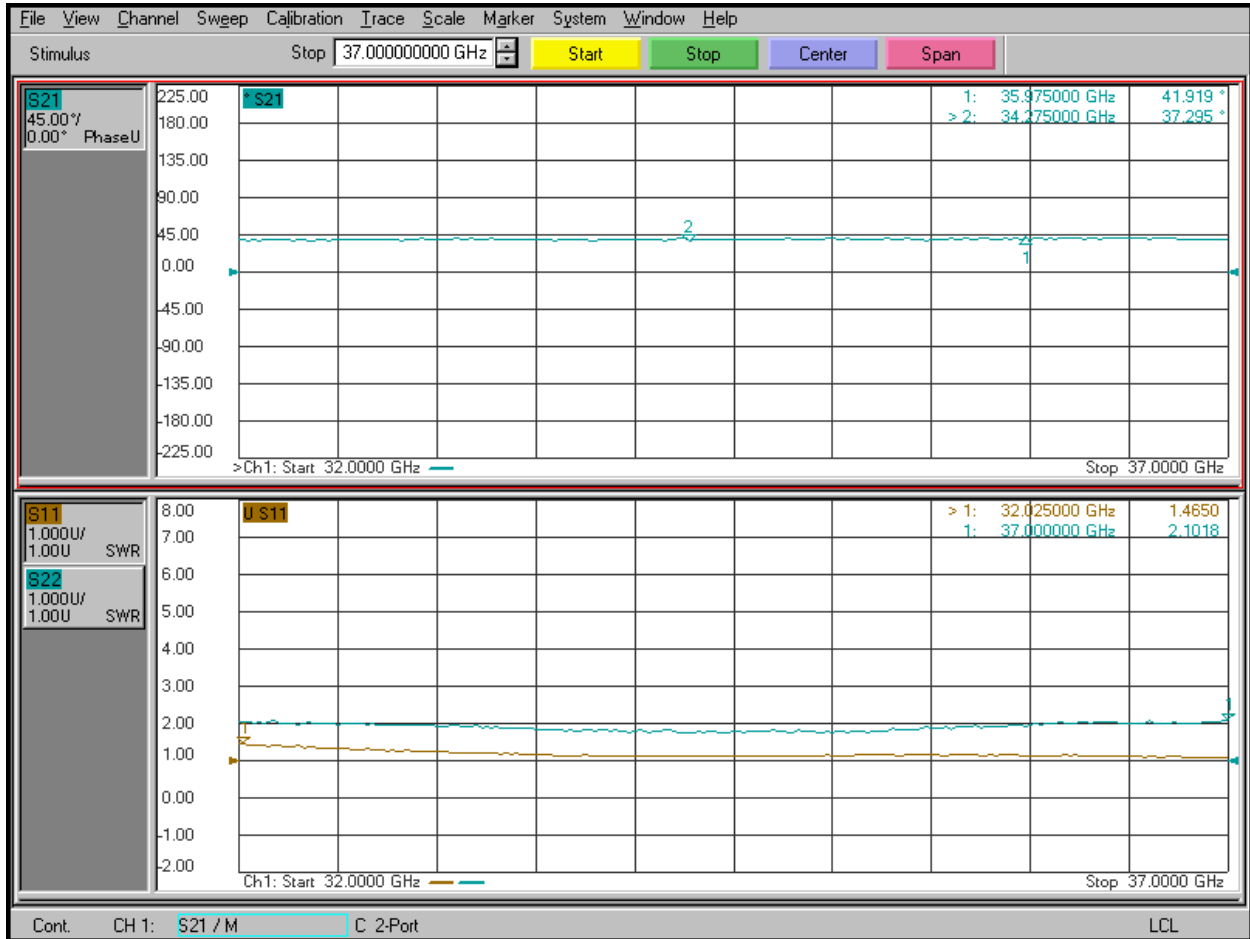

Planar Monolithics Industries, Inc.
7311-F Grove Rd.
Frederick, MD 21704
Ph: (301) 662-5019 Fax: (301) 662-1731
www.pmi-rf.com

Phase, Return Loss, Digital Code 11100, 315°