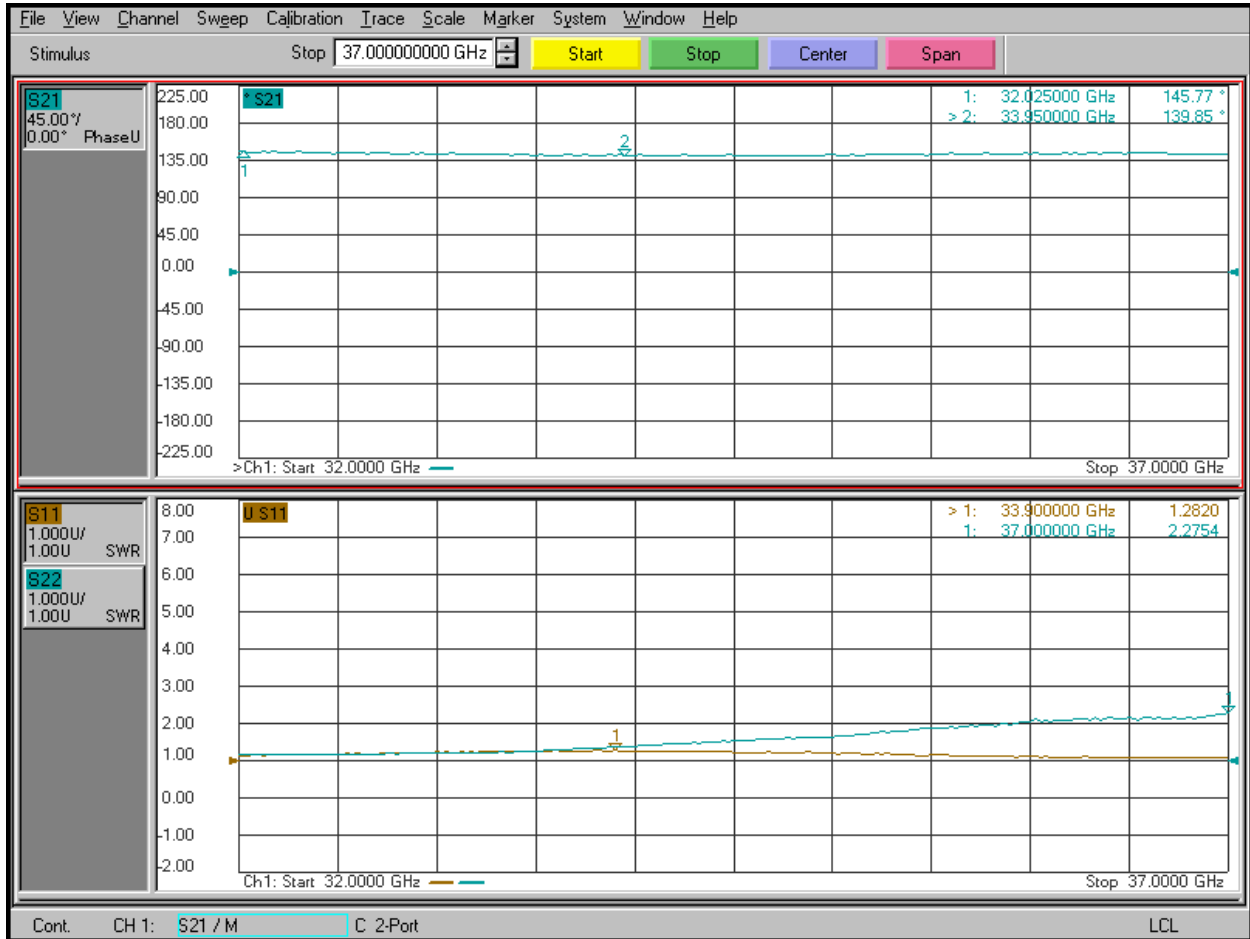

Planar Monolithics Industries, Inc.
7311-F Grove Rd.
Frederick, MD 21704
Ph: (301) 662-5019 Fax: (301) 662-1731
www.pmi-rf.com

Phase, Return Loss, Digital Code 10011, 213.75°