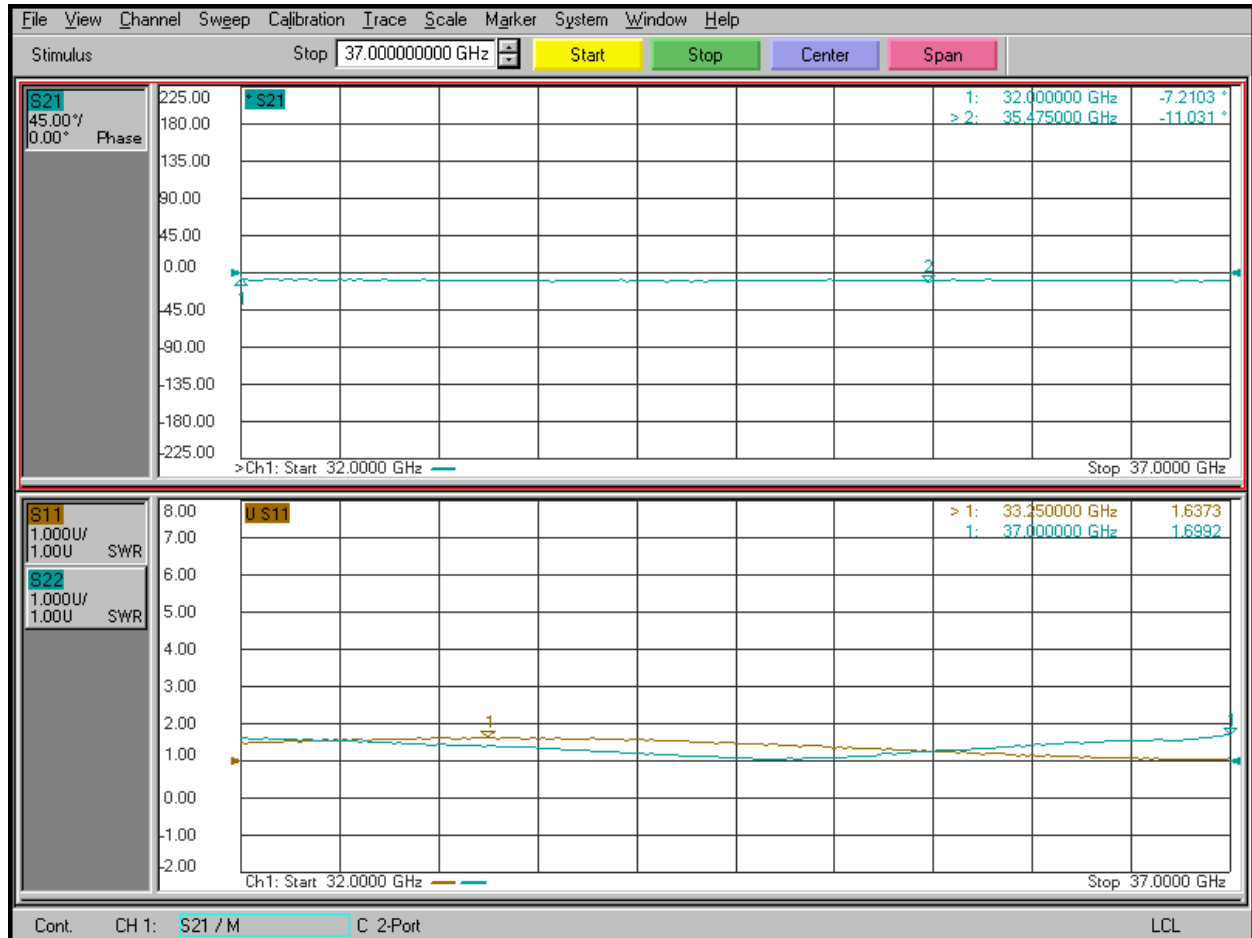

Planar Monolithics Industries, Inc.
7311-F Grove Rd.
Frederick, MD 21704
Ph: (301) 662-5019 Fax: (301) 662-1731
www.pmi-rf.com

Phase, Return Loss, Digital Code 00001, 11.25°