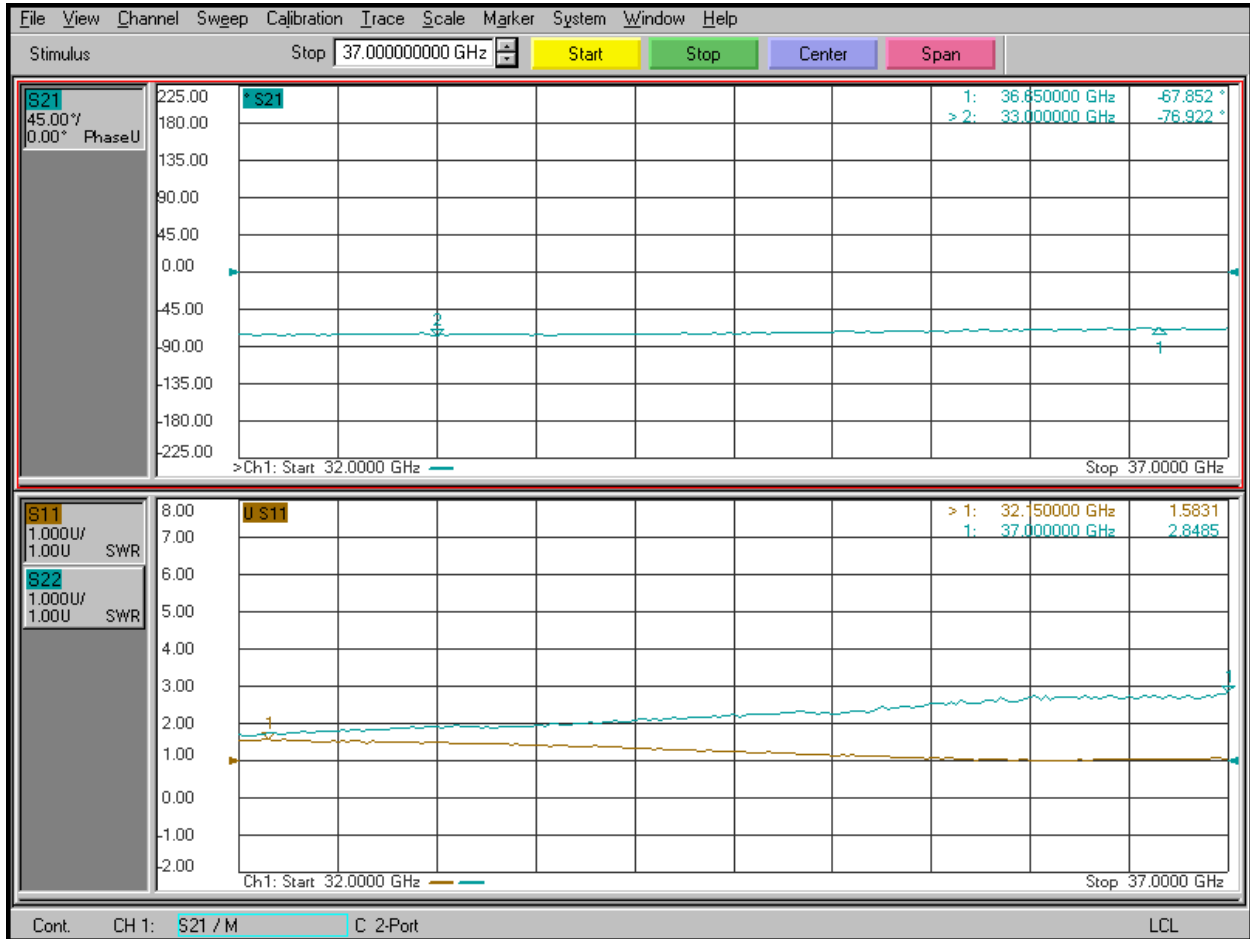

Planar Monolithics Industries, Inc.
7311-F Grove Rd.
Frederick, MD 21704
Ph: (301) 662-5019 Fax: (301) 662-1731
www.pmi-rf.com

Phase, Return Loss, Digital Code 00110, 67.5°