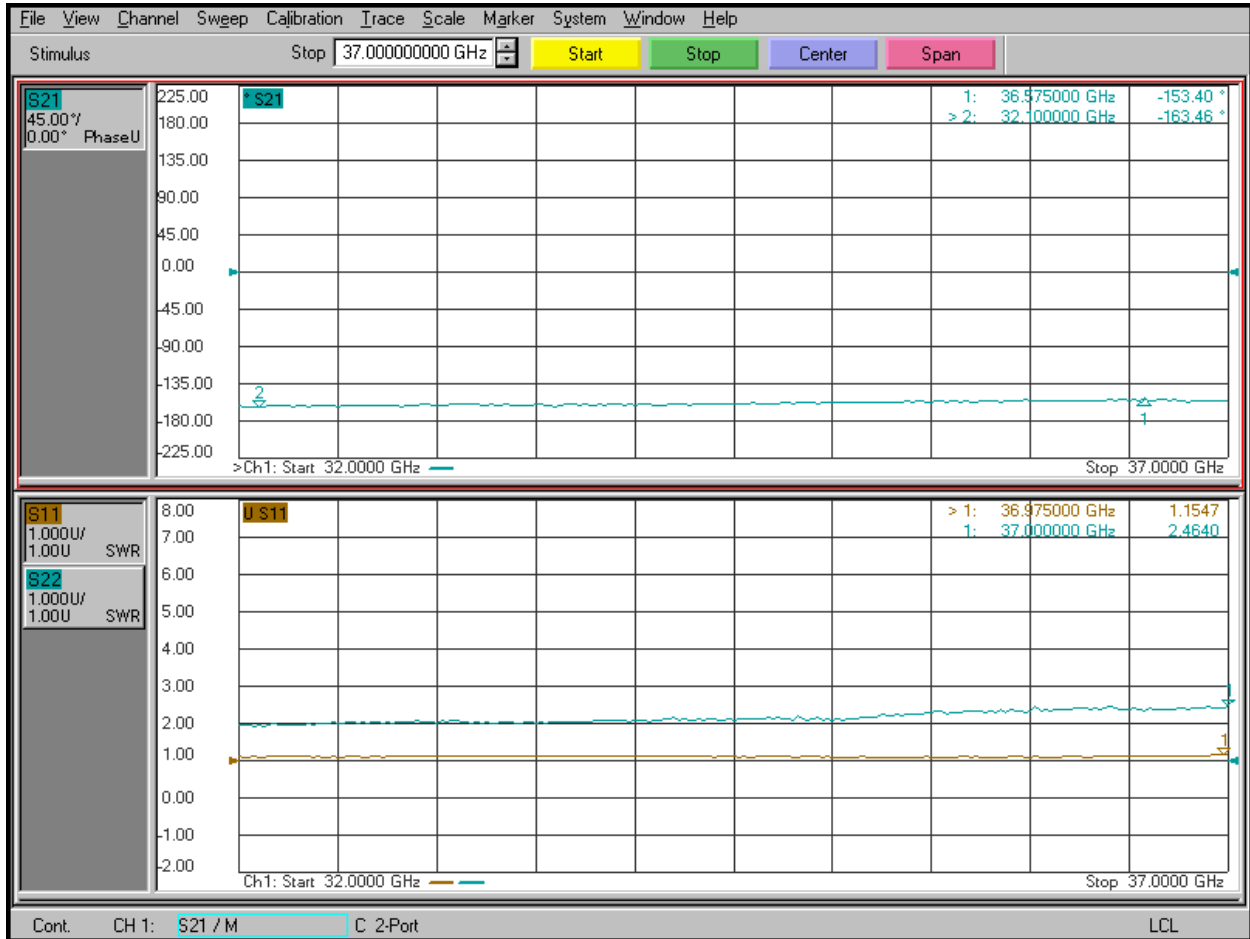

Planar Monolithics Industries, Inc.
7311-F Grove Rd.
Frederick, MD 21704
Ph: (301) 662-5019 Fax: (301) 662-1731
www.pmi-rf.com

Phase, Return Loss, Digital Code 01110, 157.5°