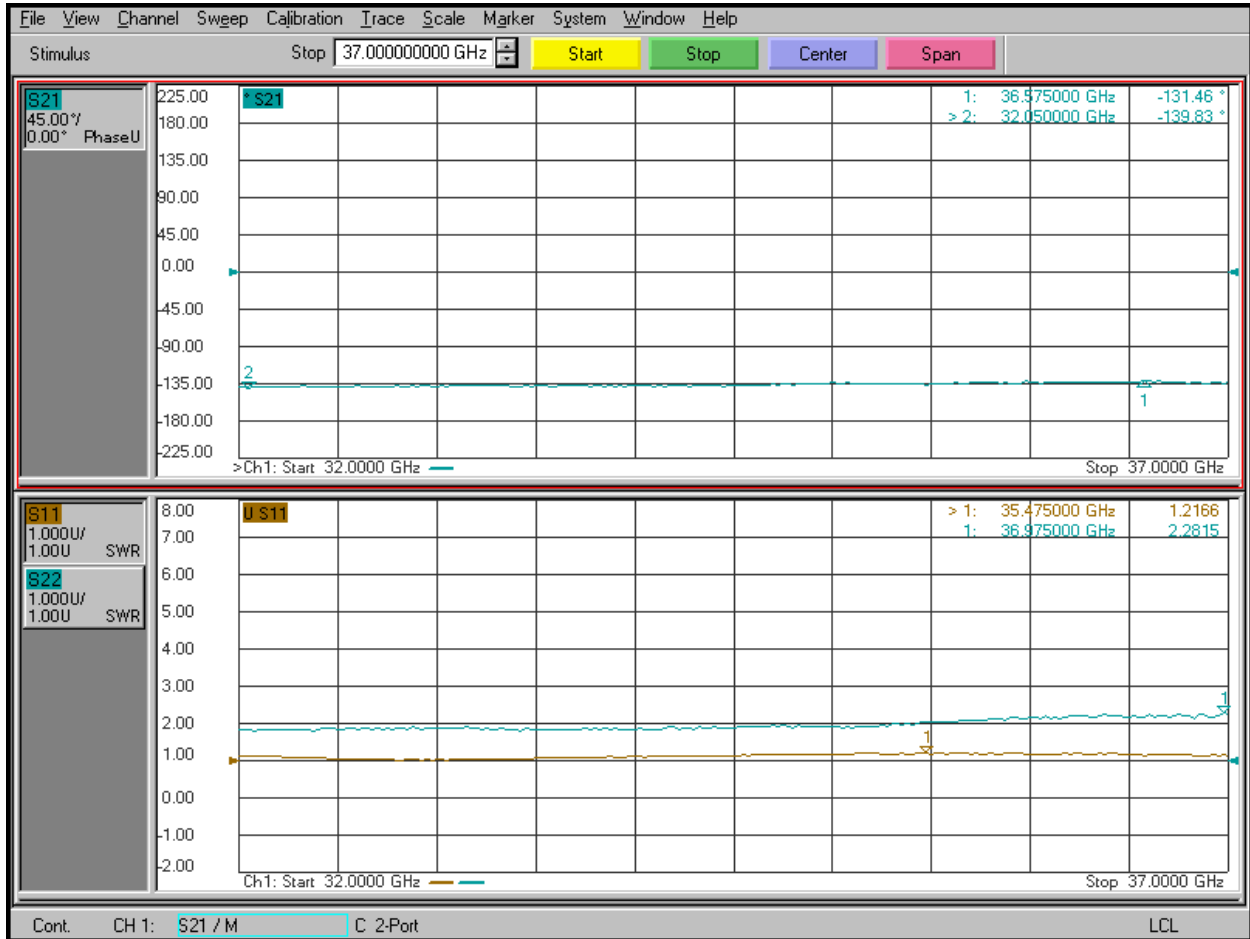

Planar Monolithics Industries, Inc.
7311-F Grove Rd.
Frederick, MD 21704
Ph: (301) 662-5019 Fax: (301) 662-1731
www.pmi-rf.com

Phase, Return Loss, Digital Code 01100, 135°