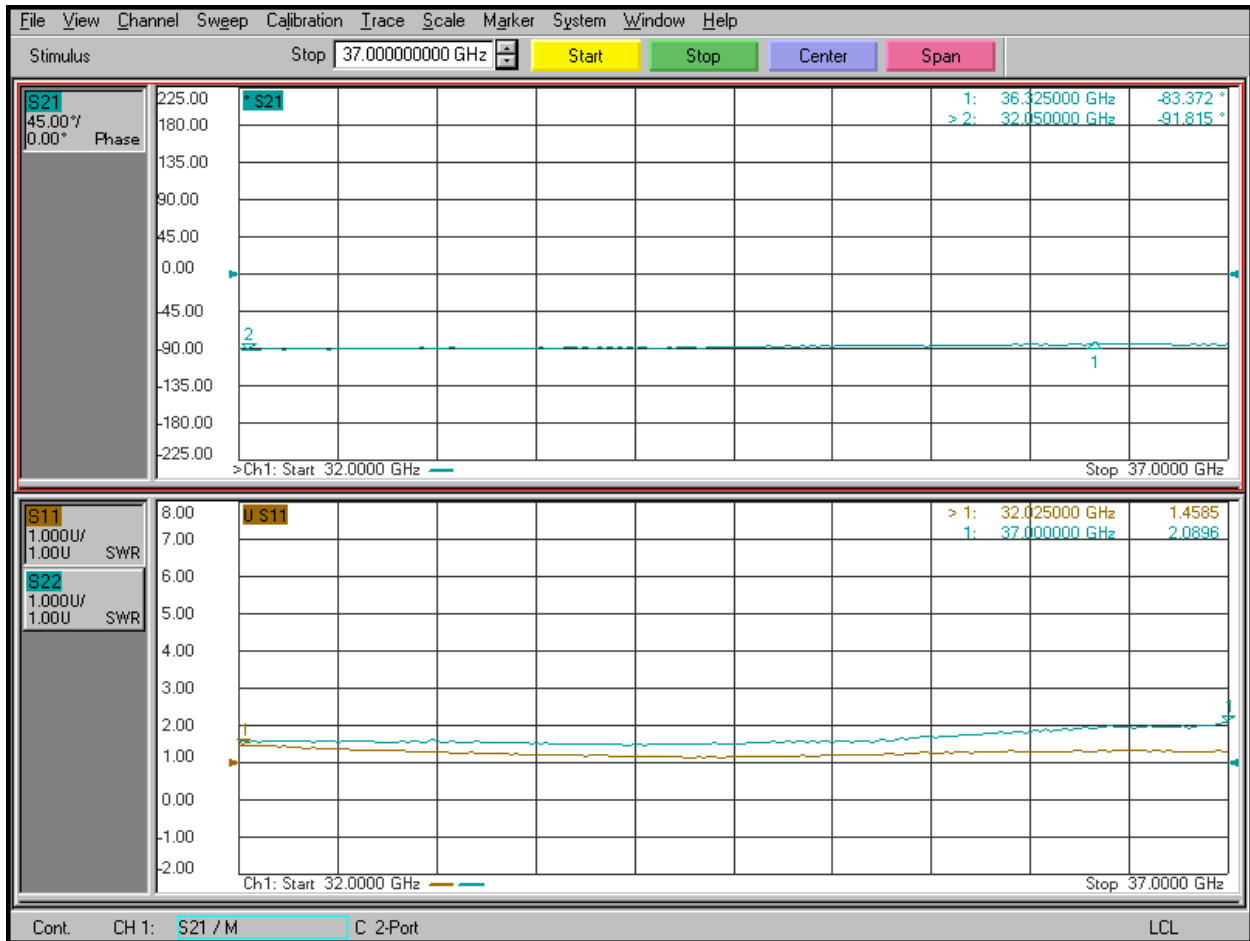

Planar Monolithics Industries, Inc.
7311-F Grove Rd.
Frederick, MD 21704
Ph: (301) 662-5019 Fax: (301) 662-1731
www.pmi-rf.com

Phase, Return Loss, Digital Code 01000, 90°